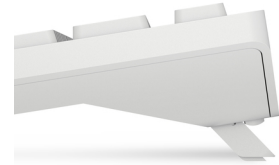

DELL Pro Keyboard and Mouse - KM5221W - UK (QWERTY) - White

Brand : DELL

Product code: KM5221W-WH-UK

Product name : Pro Keyboard and Mouse - KM5221W - UK (QWERTY) - White