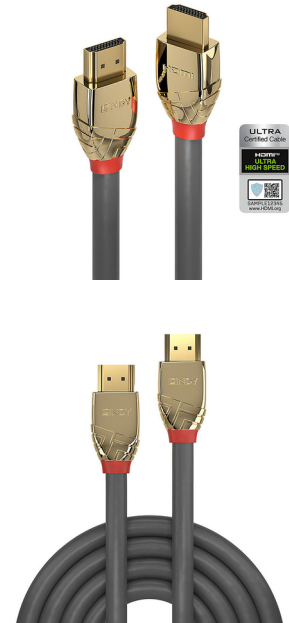

## Lindy 1m Ultra High Speed HDMI Cable, Gold Line

**Brand :** Lindy

**Product code:** 37601

**Product name :** 1m Ultra High Speed HDMI Cable, Gold Line

- No compromise, ultimate performance certified Ultra High Speed HDMI 2.1 cable for demanding environments and mission critical systems
- Supports resolutions up to 10240x4320 4:2:0 12bit
- Full metal 24K gold plated housing, 24K gold plated connectors and contacts
- Low attenuation triple shielded cable, corrosion resistant, high performance OFC 30AWG conductors
- HDMI 2.1 Ultra High speed Certified: 3D, 4K, 48Gbps, HEC, ARC, eARC, CEC, Dolby® True HD, Dolby® Atmos, DTS-HD Master Audio, DTS:X; HDMI ATC certified; 25 year warranty

1m Ultra High Speed HDMI Cable, Gold Line

Lindy 1m Ultra High Speed HDMI Cable, Gold Line. Cable length: 1 m, Connector 1: HDMI Type A (Standard), Connector 1 gender: Male, Connector 2: HDMI Type A (Standard), Connector 2 gender: Male, Connector contacts plating: Gold, HDMI version: 2.1, Data transfer rate: 48 Gbit/s, Product colour: Grey

### Features

Cable length *	1 m
Connector 1 *	HDMI Type A (Standard)
Connector 2 *	HDMI Type A (Standard)
Connector 1 gender *	Male
Connector 2 gender *	Male
Connector 1 form factor	Straight
Connector 2 form factor	Straight
Product colour *	Grey
HDMI version	2.1
Supported graphics resolutions	3840 x 2160, 4096 x 2160, 7680 x 4320, 10240 x 4320
Data transfer rate	48 Gbit/s

### Features

High Dynamic Range (HDR) supported	✓
Maximum refresh rate	120 Hz
AWG wire size	30
Connector contacts plating *	Gold
Cable jacket material	Polyvinyl chloride (PVC)