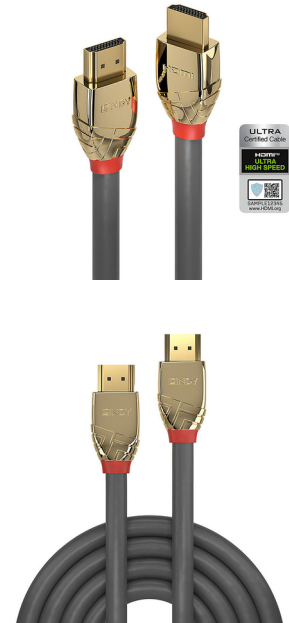

Lindy 2m Ultra High Speed HDMI Cable, Gold Line

Brand : Lindy

Product code: 37602

Product name : 2m Ultra High Speed HDMI Cable, Gold Line

- No compromise, ultimate performance certified Ultra High Speed HDMI 2.1 cable for demanding environments and mission critical systems
- Supports resolutions up to 10240x4320 4:2:0 12bit
- Full metal 24K gold plated housing, 24K gold plated connectors and contacts
- Low attenuation triple shielded cable, corrosion resistant, high performance OFC 30AWG conductors
- HDMI 2.1 Ultra High speed Certified: 3D, 4K, 48Gbps, HEC, ARC, eARC, CEC, Dolby® True HD, Dolby® Atmos, DTS-HD Master Audio, DTS:X; HDMI ATC certified; 25 year warranty

2m Ultra High Speed HDMI Cable, Gold Line

Lindy 2m Ultra High Speed HDMI Cable, Gold Line. Cable length: 2 m, Connector 1: HDMI Type A (Standard), Connector 1 gender: Male, Connector 2: HDMI Type A (Standard), Connector 2 gender: Male, Connector contacts plating: Gold, HDMI version: 2.1, Data transfer rate: 48 Gbit/s, Product colour: Grey

Features

Cable length *	2 m
Connector 1 *	HDMI Type A (Standard)
Connector 2 *	HDMI Type A (Standard)
Connector 1 gender *	Male
Connector 2 gender *	Male
Connector 1 form factor	Straight
Connector 2 form factor	Straight
Product colour *	Grey
HDMI version	2.1
Supported graphics resolutions	3840 x 2160, 4096 x 2160, 7680 x 4320, 10240 x 4320
Data transfer rate	48 Gbit/s

Features

High Dynamic Range (HDR) supported	✓
Maximum refresh rate	120 Hz
AWG wire size	30
Connector contacts plating *	Gold
Cable jacket material	Polyvinyl chloride (PVC)

Operational conditions

Operating temperature (T-T)	0 - 55 °C
Storage temperature (T-T)	-10 - 60 °C