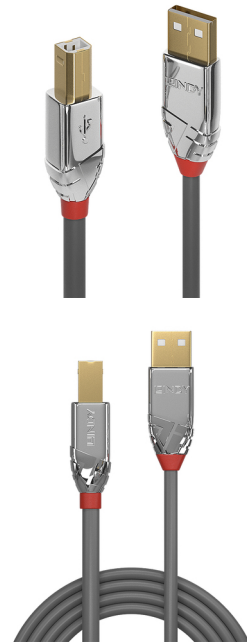

Lindy 3m USB 2.0 Type A to B Cable, Cromo Line

Brand : Lindy

Product code: 36643

Product name : 3m USB 2.0 Type A to B Cable, Cromo Line

- Superior performance and design USB 2.0 Type A to B cable
 - Supports data transfer speeds up to 480Mbps
 - Chrome design ABS housing, gold plated connectors and contacts
 - Double shielded cable, corrosion resistant, high performance tinned copper conductors
 - USB 2.0, 480Mbps; 10 year warranty
- 3m USB 2.0 Type A to B Cable, Cromo Line

Lindy 3m USB 2.0 Type A to B Cable, Cromo Line:

From the Lines cable connectivity concept developed by Lindy, Cromo Line USB 2.0 Type A to B cables are high performance, designer connections that combine premium construction with striking connector architecture.

Cromo Line USB 2.0 cables feature double shielded construction with tinned copper conductors for premium performance and corrosion resistance. High quality gold plated contacts and connectors maintain optimal signal integrity and maximum reliability.

Data transfer speeds up to 480Mbps are supported for the quick and effortless transfer of large data volumes.

Cromo Line USB 2.0 Type A to B cables are available in lengths of 0.5m to 7.5m.

Features		Features	
USB version *	USB 2.0	Product colour *	Grey
Connector 1 *	USB A	Cable colour	Grey
Connector 2 *	USB B	Plug and Play	✓
Connector 1 gender *	Male	Weight & dimensions	
Connector 2 gender *	Male	Cable length *	3 m
Connector 1 form factor	Straight	Packaging data	
Connector 2 form factor	Straight	Package type	Polybag
AWG wire size	20/24	Packaging content	
Connector contacts plating	Gold	Quantity per pack *	1 pc(s)
Cable jacket material	ABS synthetics, Polyvinyl chloride (PVC)	Certificates	
Conductor material	Copper	Compliance certificates	RoHS
Maximum data transfer rate	480 Mbit/s	Certification	REACH, UL
Maximum data transfer rate	0.48 Gbit/s	Logistics data	
		Harmonized System (HS) code	84733080