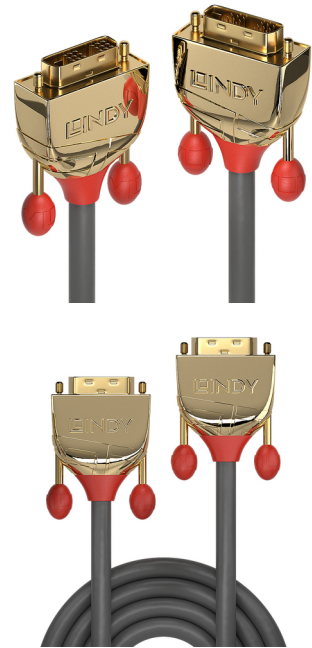

## Lindy 20m DVI-D Single Link Cable, Gold Line

**Brand :** Lindy

**Product code:** 36217

**Product name :** 20m DVI-D Single Link Cable, Gold Line

- No compromise DVI-D Single Link cable use in demanding environments and mission critical systems
- Supports DVI resolutions up to 1920x1200@60Hz and HDTV resolutions up to 1080p
- Full metal 24K gold plated housing, 24K gold plated connectors and contacts
- Low attenuation triple shielded cable, corrosion resistant, high performance OFC 24AWG conductors
- 25 Year Warranty

20m DVI-D Single Link Cable, Gold Line

Lindy 20m DVI-D Single Link Cable, Gold Line. Cable length: 20 m, Connector 1: DVI-D, Connector 2: DVI-D. Certification: RoHS, REACH, UL

### Features

Cable length *	20 m
Connector 1 *	DVI-D
Connector 2 *	DVI-D
Connector 1 gender *	Male
Connector 2 gender *	Male
Product colour *	Gold, Grey
Maximum resolution	1920 x 1200 pixels
Connector contacts plating *	Gold

### Features

Cable jacket material	Polyvinyl chloride (PVC)
-----------------------	--------------------------