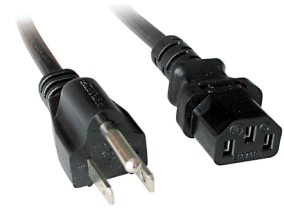

Lindy 30032 power cable Black 5 m C13 coupler

Brand : Lindy

Product code: 30032

Product name : 30032

- Connector A: US Mains Plug
 - Connector B: IEC C13
 - Cable type: 18AWGX3C, 0,824mm²
 - Colour: Black
- 5m US 3 Pin to C13 Mains Cable

Lindy 30032 power cable Black 5 m C13 coupler:

These LINDY power cables are perfect for use in professional areas (recording studios, light systems and also for event locations of any kind, etc.) – but you can also use them in private sections. Due to the high temperature resistance from -10 to 70°C during operation these cables can also be used in non air-conditioned areas.

Please note: Only for the use in dry areas.

Lindy 30032. Cable length: 5 m, Connector 1: C13 coupler, Connector 2: C13 coupler

Features		Features	
Product colour *	Black	Connector 2 *	C13 coupler
Connector 1 gender *	Female	Connector 1 form factor	Straight
Connector 2 gender *	Female	Connector 2 form factor	Straight
Cable length *	5 m	Logistics data	
Connector 1 *	C13 coupler	Harmonized System (HS) code	84733080