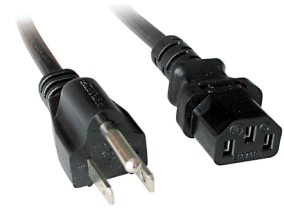

Lindy 30031 power cable Black 3 m C13 coupler

Brand : Lindy

Product code: 30031

Product name : 30031

- Connector A: US Mains Plug
 - Connector B: IEC C13
 - Cable type: 18AWGX3C, 0,824mm²
 - Colour: Black
- 3m US 3 Pin to C13 Mains Cable

[Lindy 30031 power cable Black 3 m C13 coupler:](#)

Note: Cables with IEC C13 sockets such as this are sometimes known by the generic term 'kettle lead'.

Even though this term is commonly used, technically it is incorrect as a kettle requires special IEC C15/16 connectors rated at 120 degrees.

So, although they look similar, a 'real' kettle lead features a connector with a cut out on the top. Standard IEC C13 cables cannot be plugged into kettles!

Package Contents:

3m US 3 Pin to IEC Cable

Lindy 30031. Cable length: 3 m, Connector 1: C13 coupler, Connector 2: C13 coupler

| Features | | Features | |
|----------------------|--------|-------------------------|-------------|
| Product colour * | Black | Connector 1 * | C13 coupler |
| Connector 1 gender * | Female | Connector 2 * | C13 coupler |
| Connector 2 gender * | Female | Connector 1 form factor | Straight |
| Cable length * | 3 m | Connector 2 form factor | Straight |