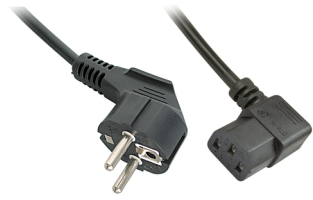

Lindy 30302 power cable Black 3 m CEE7/7 IEC 320

Brand : Lindy

Product code: 30302

Product name : 30302

- Schuko CEE 7/7 to IEC C13 90 degree angled connector
 - Fully moulded
 - Total length: 3m
 - Colour: Black
 - Warranty: 10 years
- CEE 7/7 - IEC 320 C13, 3m, Black

[Lindy 30302 power cable Black 3 m CEE7/7 IEC 320:](#)

Power cable with 90 ° angled IEC power connector for connecting PC, screens, printers, etc. with IEC connection to the German and French power supply network.

Lindy 30302. Cable length: 3 m, Connector 1: CEE7/7, Connector 2: IEC 320

Features		Features	
Product colour *	Black	Connector 2 form factor	Angled
Connector 1 gender *	Male	Connector angle	90°
Connector 2 gender *	Female	Operational conditions	
Cable length *	3 m	Operating temperature (T-T)	-10 - 70 °C
Connector 1 *	CEE7/7	Storage temperature (T-T)	-25 - 70 °C
Connector 2 *	IEC 320	Logistics data	
Connector 1 form factor	Straight	Harmonized System (HS) code	84733080