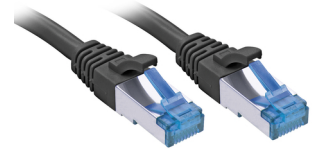

## Lindy 47417 networking cable Black 7.5 m Cat6a S/FTP (S-STP)

**Brand :** Lindy

**Product code:** 47417

**Product name :** 47417

- Twisted Pair Patch Cable with RJ45 connectors
- Cat.6A S/FTP PIMF, TPE
- Integrated snagless connector for latch protection
- Gold plated pins for better conductivity and elimination of signal loss

7.5m Cat.6A S/FTP TPE Network Cable, Black

Lindy 47417. Cable length: 7.5 m, Cable standard: Cat6a, Cable shielding: S/FTP (S-STP), Connector 1: RJ-45, Connector 2: RJ-45, Connector contacts plating: Gold, Product colour: Black

Features		Features	
Product colour *	Black	Jacket material	Thermoplastic elastomer (TPE)
Cable length *	7.5 m	Cable class	Ea
Cable standard *	Cat6a	Cabling technology	10/100/1000Base-T(X)
Cable shielding *	S/FTP (S-STP)	Networking standards	IEEE 802.3af, IEEE 802.3at
Connector 1 *	RJ-45	AWG wire size	27
Connector 2 *	RJ-45	Frequency	500 MHz
Connector 1 gender *	Male	<b>Other features</b>	
Connector 2 gender *	Male	Cable diameter	6 mm
Connector contacts plating	Gold	<b>Logistics data</b>	
		Harmonized System (HS) code	84733080