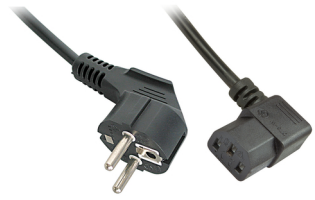

Lindy 30309 power cable Black 5 m CEE7/7 IEC 320

Brand : Lindy

Product code: 30309

Product name : 30309

- Schuko CEE 7/7 to IEC C13 90 degree angled connector
 - Fully moulded
 - Total length: 5m
 - Colour: Black
 - Warranty: 10 years
- Schuko CEE 7/7 - IEC 320 C13, 5m, Black

[Lindy 30309 power cable Black 5 m CEE7/7 IEC 320:](#)

Power cable with 90 ° angled IEC power connector for connecting PC, screens, printers, etc. with IEC connection to the German and French power supply network.

Lindy 30309. Cable length: 5 m, Connector 1: CEE7/7, Connector 2: IEC 320

Features

Product colour *	Black
Connector 1 gender *	Male
Connector 2 gender *	Female
Cable length *	5 m
Connector 1 *	CEE7/7

Features