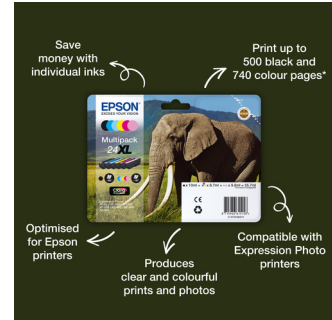

Epson Elephant 24XL Claria Photo HD Single Light Cyan Ink

Brand : Epson

Product family: Elephant

Product code: C13T24354012

Product name : 24XL Elephant
Claria Photo HD Single Light
Cyan Ink

24XL Elephant Claria Photo HD Single Light Cyan Ink

[Epson Elephant 24XL Claria Photo HD Single Light Cyan Ink:](#)

24XL Elephant Claria Photo HD Single Light Cyan Ink

Epson Elephant 24XL Claria Photo HD Single Light Cyan Ink. Colour ink type: Pigment-based ink, Cartridge capacity: High (XL) Yield, Colour ink page yield: 740 pages, Colour ink volume: 9.8 ml, Printing colours: Light Cyan, Quantity per pack: 1 pc(s)

Features		Certificates	
Colour ink type	Pigment-based ink	Certification	CE
Print technology	Inkjet printing	Logistics data	
Compatibility *	- Expression Photo XP-960 - Expression Photo XP-950 - Expression Photo XP-860 - Expression Photo XP-760 - Expression Photo XP-55 - Epson Expression Photo XP-850 - Epson Expression Photo XP-750	Pallet gross width	80 cm
Quantity per pack *	1 pc(s)	Pallet gross length	120 cm
Colour ink cartridges quantity	1	Pallet gross height	39 cm
Colour ink volume	9.8 ml	Products per pallet	3400 pc(s)
Colour ink page yield *	740 pages	Pallet gross weight	0 g
Type *	Original	Master (outer) case width	102 mm
Cartridge capacity	High (XL) Yield	Master (outer) case length	260 mm
Ink type	Pigment-based ink	Master (outer) case height	146 mm
Printing colours *	Light Cyan	Products per master (outer) case	10 pc(s)
Brand compatibility *	Epson	Master (outer) case gross weight	0 g
OEM code	C13T24354012	Master (outer) case GTIN (EAN/UPC)	8715946627021
Country of origin	Indonesia	Harmonized System (HS) code	84439990
Packaging data		Pallet weight (UK)	0 g
Package width	102 mm	Products per pallet (UK)	3400 pc(s)
Package depth	26 mm	Products per pallet layer	340 pc(s)
Package height	145 mm	Products per pallet layer (UK)	340 pc(s)
Package weight	40 g	Minimum order quantity	10 pc(s)
Package type	Blister		