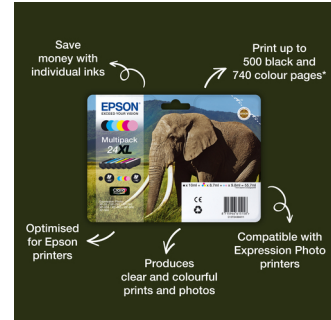

## Epson Elephant 24XL Claria Photo HD Single Yellow Ink

**Brand :** Epson

**Product family:** Elephant

**Product code:** C13T24344012

**Product name :** 24XL Elephant  
Claria Photo HD Single Yellow  
Ink

24XL Elephant Claria Photo HD Single Yellow Ink

[Epson Elephant 24XL Claria Photo HD Single Yellow Ink:](#)

### 24XL Elephant Claria Photo HD Single Yellow Ink

Epson Elephant 24XL Claria Photo HD Single Yellow Ink. Colour ink type: Pigment-based ink, Cartridge capacity: High (XL) Yield, Colour ink page yield: 740 pages, Colour ink volume: 8.7 ml, Printing colours: Yellow, Quantity per pack: 1 pc(s)

Features		Certificates	
Colour ink type	Pigment-based ink	Certification	CE
Print technology	Inkjet printing	<b>Logistics data</b>	
Compatibility *	- Expression Photo XP-960 - Expression Photo XP-950 - Expression Photo XP-860 - Expression Photo XP-760 - Expression Photo XP-55 - Epson Expression Photo XP-850 - Epson Expression Photo XP-750	Pallet gross width	80 cm
Quantity per pack *	1 pc(s)	Pallet gross length	120 cm
Colour ink cartridges quantity	1	Pallet gross height	39 cm
Colour ink volume	8.7 ml	Products per pallet	3400 pc(s)
Colour ink page yield *	740 pages	Pallet gross weight	0 g
Type *	Original	Master (outer) case width	102 mm
Cartridge capacity	High (XL) Yield	Master (outer) case length	260 mm
Ink type	Pigment-based ink	Master (outer) case height	146 mm
Printing colours *	Yellow	Products per master (outer) case	10 pc(s)
Brand compatibility *	Epson	Master (outer) case gross weight	0 g
OEM code	C13T24344012	Master (outer) case GTIN (EAN/UPC)	8715946627045
Country of origin	Indonesia	Harmonized System (HS) code	84439990
<b>Packaging data</b>		Pallet weight (UK)	0 g
Package width	102 mm	Products per pallet (UK)	3400 pc(s)
Package depth	26 mm	Products per pallet layer	340 pc(s)
Package height	145 mm	Products per pallet layer (UK)	340 pc(s)
Package weight	45 g	Minimum order quantity	10 pc(s)
Package type	Blister		