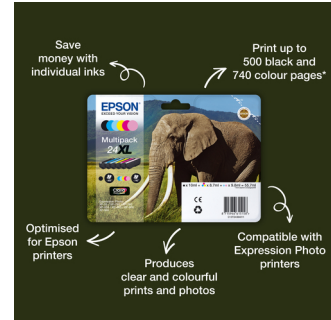

Epson Elephant 24XL Claria Photo HD Single Magenta Ink

Brand : Epson

Product family: Elephant

Product code: C13T24334012

Product name : 24XL Elephant Claria Photo HD Single Magenta Ink

24XL Elephant Claria Photo HD Single Magenta Ink

[Epson Elephant 24XL Claria Photo HD Single Magenta Ink:](#)

24XL Elephant Claria Photo HD Single Magenta Ink

Epson Elephant 24XL Claria Photo HD Single Magenta Ink. Colour ink type: Pigment-based ink, Cartridge capacity: High (XL) Yield, Colour ink page yield: 740 pages, Colour ink volume: 8.7 ml, Printing colours: Magenta, Quantity per pack: 1 pc(s)

Features		Certificates	
Colour ink type	Pigment-based ink	Certification	CE
Print technology	Inkjet printing	Logistics data	
Compatibility *	- Expression Photo XP-960 -	Pallet gross width	80 cm
	Expression Photo XP-950 -	Pallet gross length	120 cm
	Expression Photo XP-860 -	Pallet gross height	39 cm
	Expression Photo XP-760 -	Products per pallet	3400 pc(s)
	Expression Photo XP-55 - Epson Expression Photo XP-850 - Epson Expression Photo XP-750	Pallet gross weight	0 g
Quantity per pack *	1 pc(s)	Master (outer) case width	102 mm
Colour ink cartridges quantity	1	Master (outer) case length	260 mm
Colour ink volume	8.7 ml	Master (outer) case height	146 mm
Colour ink page yield *	740 pages	Products per master (outer) case	10 pc(s)
Type *	Original	Master (outer) case gross weight	0 g
Cartridge capacity	High (XL) Yield	Master (outer) case GTIN (EAN/UPC)	8715946627069
Ink type	Pigment-based ink	Harmonized System (HS) code	84439990
Printing colours *	Magenta	Pallet weight (UK)	0 g
Brand compatibility *	Epson	Products per pallet (UK)	3400 pc(s)
OEM code	C13T24334012	Products per pallet layer	340 pc(s)
Country of origin	Indonesia	Products per pallet layer (UK)	340 pc(s)
Packaging data		Minimum order quantity	10 pc(s)
Package width	102 mm		
Package depth	26 mm		
Package height	145 mm		
Package weight	45 g		
Package type	Blister		