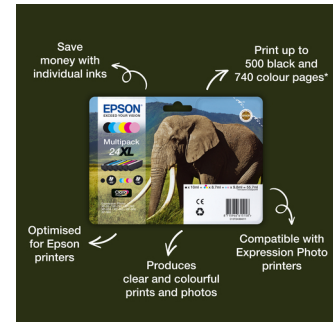

## Epson Elephant 24XL Claria Photo HD Single Cyan Ink

**Brand :** Epson

**Product family:** Elephant

**Product code:** C13T24324012

**Product name :** 24XL Elephant  
Claria Photo HD Single Cyan Ink

24XL Elephant Claria Photo HD Single Cyan Ink

[Epson Elephant 24XL Claria Photo HD Single Cyan Ink:](#)

### 24XL Elephant Claria Photo HD Single Cyan Ink

Epson Elephant 24XL Claria Photo HD Single Cyan Ink. Cartridge capacity: High (XL) Yield, Colour ink page yield: 740 pages, Colour ink volume: 8.7 ml, Printing colours: Cyan, Quantity per pack: 1 pc(s)

Features		Certificates	
Print technology	Inkjet printing	Certification	CE
Compatibility *	- Expression Photo XP-960 - Expression Photo XP-950 - Expression Photo XP-860 - Expression Photo XP-760 - Expression Photo XP-55 - Epson Expression Photo XP-850 - Epson Expression Photo XP-750	<b>Logistics data</b>	
Quantity per pack *	1 pc(s)	Pallet gross width	80 cm
Colour ink cartridges quantity	1	Pallet gross length	120 cm
Colour ink volume	8.7 ml	Pallet gross height	39 cm
Colour ink page yield *	740 pages	Products per pallet	3400 pc(s)
Type *	Original	Pallet gross weight	0 g
Cartridge capacity	High (XL) Yield	Master (outer) case width	102 mm
Printing colours *	Cyan	Master (outer) case length	260 mm
Brand compatibility *	Epson	Master (outer) case height	146 mm
OEM code	C13T24324012	Products per master (outer) case	10 pc(s)
Country of origin	Indonesia	Master (outer) case gross weight	0 g
<b>Packaging data</b>		Master (outer) case GTIN (EAN/UPC)	8715946627083
Package width	102 mm	Harmonized System (HS) code	84439990
Package depth	26 mm	Pallet weight (UK)	0 g
Package height	145 mm	Products per pallet (UK)	3400 pc(s)
Package weight	40 g	Products per pallet layer	340 pc(s)
Package type	Blister	Products per pallet layer (UK)	340 pc(s)
		Minimum order quantity	10 pc(s)