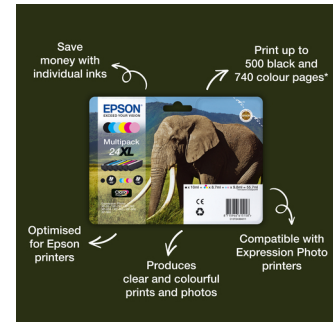

## Epson Elephant 24XL Claria Photo HD Single Black Ink

**Brand :** Epson

**Product family:** Elephant

**Product code:** C13T24314012

**Product name :** 24XL Elephant Claria Photo HD Single Black Ink

24XL Elephant Claria Photo HD Single Black Ink

[Epson Elephant 24XL Claria Photo HD Single Black Ink:](#)

### 24XL Elephant Claria Photo HD Single Black Ink

Epson Elephant 24XL Claria Photo HD Single Black Ink. Cartridge capacity: High (XL) Yield, Black ink type: Pigment-based ink, Black ink volume: 10 ml, Printing colours: Black, Quantity per pack: 1 pc(s), Black ink page yield: 500 pages

Features		Logistics data	
Black ink type	Pigment-based ink	Pallet gross width	80 cm
Print technology	Inkjet printing	Pallet gross length	120 cm
Compatibility *	- Expression Photo XP-960 -	Pallet gross height	39 cm
	Expression Photo XP-950 -	Products per pallet	3400 pc(s)
	Expression Photo XP-860 -	Pallet gross weight	0 g
	Expression Photo XP-760 -	Master (outer) case width	102 mm
	Expression Photo XP-55 - Epson	Master (outer) case length	260 mm
Quantity per pack *	1 pc(s)	Master (outer) case height	146 mm
Black ink cartridges quantity	1	Products per master (outer) case	10 pc(s)
Black ink volume	10 ml	Master (outer) case gross weight	0 g
Black ink page yield *	500 pages	Master (outer) case GTIN (EAN/UPC)	8715946627106
Type *	Original	Harmonized System (HS) code	84439990
Cartridge capacity	High (XL) Yield	Pallet width (UK)	100 cm
Ink type	Pigment-based ink	Pallet length (UK)	120 cm
Printing colours *	Black	Pallet height (UK)	2 m
Brand compatibility *	Epson	Pallet weight (UK)	0 g
OEM code	C13T24314012	Products per pallet (UK)	3400 pc(s)
Country of origin	Indonesia	Products per pallet layer	340 pc(s)
		Products per pallet layer (UK)	340 pc(s)
		Minimum order quantity	10 pc(s)
Packaging data			
Package width	97 mm		
Package depth	141 mm		
Package height	24 mm		
Package weight	39 g		
Package type	Blister		