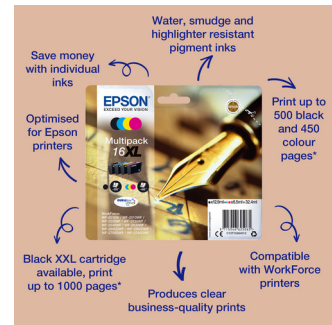

## Epson Pen and crossword Multipack 4-colours 16XL DURABrite Ultra Ink

**Brand :** Epson

**Product family:** Pen and crossword

**Product code:** C13T16364012

**Product name :** Multipack 4-colours 16XL DURABrite Ultra Ink

Multipack 4-colours 16XL DURABrite Ultra Ink

Epson Pen and crossword Multipack 4-colours 16XL DURABrite Ultra Ink. Colour ink type: Pigment-based ink, Cartridge capacity: High (XL) Yield, Black ink type: Pigment-based ink, Black ink volume: 12.9 ml, Supply type: Multi pack, Colour ink volume: 6.5 ml, Printing colours: Black, Cyan, Magenta, Yellow, Quantity per pack: 1 pc(s)