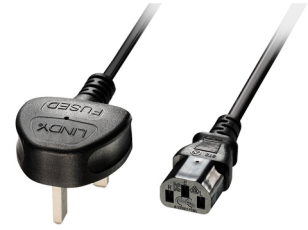

Lindy 5m UK 3 Pin Plug to IEC C13 mains power Cable, Black

Brand : Lindy

Product code: 30435

Product name : 5m UK 3 Pin Plug to IEC C13 mains power Cable, Black

- UK 3 Pin Plug to IEC C13
- Fully moulded with 7A fuse
- Total length: 5m
- Colour: Black
- 10 year warranty

5m UK 3 Pin Plug to IEC C13 mains power Cable, Black

Lindy 5m UK 3 Pin Plug to IEC C13 mains power Cable, Black:

Note: Cables with IEC C13 sockets such as this are sometimes known by the generic term 'kettle lead'. Even though this term is commonly used, technically it is incorrect as a kettle requires special IEC C15/16 connectors rated at 120 degrees. So, although they look similar, a 'real' kettle lead features a connector with a cut out on the top. Standard IEC C13 cables cannot be plugged into kettles!
Lindy 5m UK 3 Pin Plug to IEC C13 mains power Cable, Black. Cable length: 5 m, Connector 2: C13 coupler

Features

Product colour *	Black
Connector 1 gender *	Male
Connector 2 gender *	Female

Features

Cable length *	5 m
Connector 2 *	C13 coupler

Logistics data

Harmonized System (HS) code	84733080
-----------------------------	----------