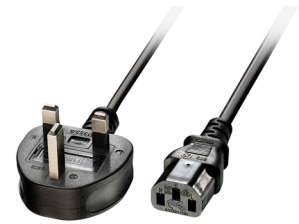

Lindy 5m UK 3 Pin Plug to IEC C13 mains power Cable, Black

Brand : Lindy

Product code: 30435

Product name : 5m UK 3 Pin Plug to IEC C13 mains power Cable, Black

- UK 3 Pin Plug to IEC C13
- Fully moulded with 7A fuse
- Total length: 5m
- Colour: Black
- 10 year warranty

5m UK 3 Pin Plug to IEC C13 mains power Cable, Black

Lindy 5m UK 3 Pin Plug to IEC C13 mains power Cable, Black:

Note: Cables with IEC C13 sockets such as this are sometimes known by the generic term 'kettle lead'. Even though this term is commonly used, technically it is incorrect as a kettle requires special IEC C15/16 connectors rated at 120 degrees. So, although they look similar, a 'real' kettle lead features a connector with a cut out on the top. Standard IEC C13 cables cannot be plugged into kettles!
Lindy 5m UK 3 Pin Plug to IEC C13 mains power Cable, Black. Cable length: 5 m, Connector 2: C13 coupler

Features

Product colour *	Black
Connector 1 gender *	Male
Connector 2 gender *	Female

Features

Cable length *	5 m
Connector 2 *	C13 coupler

Logistics data

Harmonized System (HS) code	84733080
-----------------------------	----------