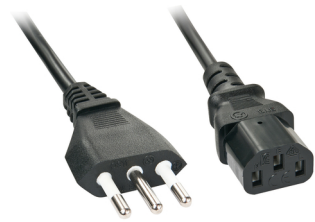

Lindy 30411 power cable Black 0.7 m C13 coupler

Brand : Lindy

Product code: 30411

Product name : 30411

- Connector A: Italian Mains Plug
 - Connector B: IEC C13
 - Cable type: H05-VVF 3G*1.00mm²
 - Colour: Black
- Italian IEC Mains Cable, 0.7m

Lindy 30411 power cable Black 0.7 m C13 coupler:

LINDY power cables are perfect for use in professional areas (recording studios, light systems and also for event locations of any kind, etc.) - but you can also use them in private sections.

Due to the high temperature resistance from -10 to 70°C during the operation these cables can also be used in non air-conditioned areas.

Lindy 30411. Cable length: 0.7 m, Connector 2: C13 coupler

Features		Features	
Product colour *	Black	Connector 1 form factor	Straight
Connector 1 gender *	Male	Connector 2 form factor	Straight
Connector 2 gender *	Female	Packaging data	
Cable length *	0.7 m	Quantity per pack	1 pc(s)
Connector 2 *	C13 coupler	Logistics data	
		Harmonized System (HS) code	84733080