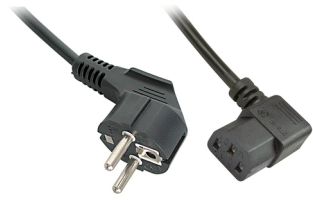

Lindy 30345 power cable Beige 2 m CEE7/7 C13 coupler

Brand : Lindy

Product code: 30345

Product name : 30345

- Conductor cross section : 3 x 1.00 mm²
 - Cable Material: H05 VVF 3 G 1:00 mm²
 - Connector CEE 7/7 (TYPEF) Schuko (With capacity for double ground contact) to IEC 320 C13 angled (clutch), 90°
 - Length: 2m
 - Colour: Black
- IEC Mains lead (German and French), angled, 2m

[Lindy 30345 power cable Beige 2 m CEE7/7 C13 coupler:](#)

These LINDY power cables are perfect for the use in professional areas (recording studios, light systems and also for event locations of any kind, etc.) - but you can also use them in private sections.

This angled IEC connector is ideally suited for small and narrow installations such as mounting racks with limited space at the back.

Due to the high temperature resistance from -10 to 70°C during operation, these cables can also be used in non air-conditioned areas.

Lindy 30345. Cable length: 2 m, Connector 1: CEE7/7, Connector 2: C13 coupler

Features		Features	
Product colour *	Beige	Connector 1 form factor	Angled
Connector 1 gender *	Male	Connector 2 form factor	Angled
Connector 2 gender *	Female	Connector angle	90°
Cable length *	2 m	Packaging data	
Connector 1 *	CEE7/7	Quantity per pack	1 pc(s)
Connector 2 *	C13 coupler	Logistics data	
		Harmonized System (HS) code	84733080