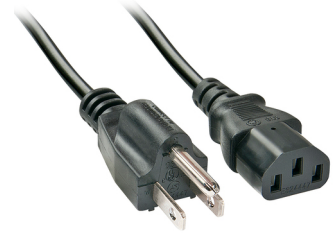

Lindy 2m US 3 Pin to C13 Mains Cable

Brand : Lindy

Product code: 30338

Product name : 2m US 3 Pin to C13 Mains Cable

- Connector A: US Mains Plug
 - Connector B: andnbsp;IEC C13
 - Cable type: 18AWGX3C, 0,824mm²
 - Colour: Black
 - 10 year warranty
- 2m US 3 Pin to C13 Mains Cable

[Lindy 2m US 3 Pin to C13 Mains Cable:](#)

These LINDY power cables are perfect for use in professional areas (recording studios, light systems and also for event locations of any kind, etc.) but you can also use them in private sections. Due to the high temperature resistance from -10 to 70°C during operation these cables can also be used in non air-conditioned areas.

Please note: Only for use in dry areas.

Available in lengths of 2m, 3m, 5m

Lindy 2m US 3 Pin to C13 Mains Cable. Cable length: 2 m, Connector 1: C13 coupler

Features

Product colour *	Black
Connector 1 gender *	Female
Connector 2 gender *	Female
Cable length *	2 m
Connector 1 *	C13 coupler
Connector 1 form factor	Straight

Features

Connector 2 form factor	Straight
AWG wire size	18

Packaging data

Quantity per pack	1 pc(s)
-------------------	---------

Logistics data

Harmonized System (HS) code	84733080
-----------------------------	----------