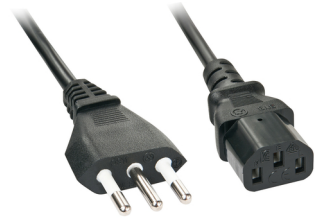

Lindy 30413 power cable Black 2 m CEI 23-16 C13 coupler

Brand : Lindy

Product code: 30413

Product name : 30413

- Connector A: Italian Mains Plug
 - Connector B: IEC C13
 - Cable type: H05-VVF 3G*1.00mm²
 - Colour: Black
- Italian IEC Mains Cable, 2m

[Lindy 30413 power cable Black 2 m CEI 23-16 C13 coupler:](#)

LINDY power cables are perfect for use in professional areas (recording studios, light systems and also for event locations of any kind, etc.) - but you can also use them in private sections.

Due to the high temperature resistance from -10 to 70°C during the operation these cables can also be used in non air-conditioned areas.

Lindy 30413. Cable length: 2 m, Connector 1: CEI 23-16, Connector 2: C13 coupler

Features		Features	
Product colour *	Black	Connector 1 form factor	Straight
Connector 1 gender *	Male	Connector 2 form factor	Straight
Connector 2 gender *	Female	Packaging data	
Cable length *	2 m	Quantity per pack	1 pc(s)
Connector 1 *	CEI 23-16	Logistics data	
Connector 2 *	C13 coupler	Harmonized System (HS) code	84733080