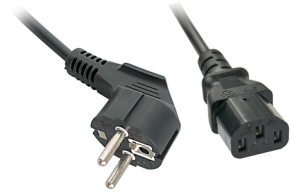

## Lindy 30337 power cable Black 5 m CEE7/7 C13 coupler

**Brand :** Lindy

**Product code:** 30337

**Product name :** 30337

- Schuko 2 Pin Plug to IEC C13
  - Fully moulded
  - Total length: 5m
  - Colour: Black
- IEC-Mains Cable, 5m

[Lindy 30337 power cable Black 5 m CEE7/7 C13 coupler:](#)

LINDY power cables are perfect for use in professional areas (recording studios, light systems and also for event locations of any kind, etc.) - but you can also use them in private sections.

Due to the high temperature resistance from -10 to 70°C during the operation these cables can also be used in non air-conditioned areas.

Lindy 30337. Cable length: 5 m, Connector 1: CEE7/7, Connector 2: C13 coupler

Features		Features	
Product colour *	Black	Connector 1 form factor	Angled
Connector 1 gender *	Male	Connector 2 form factor	Straight
Connector 2 gender *	Female	<b>Packaging data</b>	
Cable length *	5 m	Quantity per pack	1 pc(s)
Connector 1 *	CEE7/7	<b>Logistics data</b>	
Connector 2 *	C13 coupler	Harmonized System (HS) code	84733080