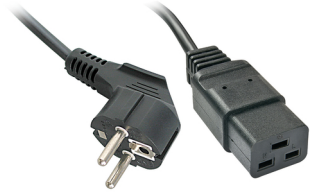

Lindy Stromversorgung Black 2 m CEE7/4 IEC C19

Brand : Lindy

Product code: 30344

Product name : Stromversorgung

- Schuko 2 Pin Plug to IEC C19
 - Fully moulded
 - Total length: 2m
 - Colour: Black
- Schuko to IEC C19 Mains Cable, 2m

[Lindy Stromversorgung Black 2 m CEE7/4 IEC C19:](#)

LINDY power cables are perfect for use in professional areas (recording studios, light systems and also for event locations of any kind, etc.) - but you can also use them in private sections.

Due to the high temperature resistance from -10 to 70°C during operation these cables can also be used in non air-conditioned areas.

Lindy Stromversorgung. Cable length: 2 m, Connector 1: CEE7/4, Connector 2: IEC C19

Features		Features	
Product colour *	Black	Connector 2 *	IEC C19
Connector 1 gender *	Male	Power	
Connector 2 gender *	Female	Maximum current	16 A
Cable length *	2 m	Logistics data	
Connector 1 *	CEE7/4	Harmonized System (HS) code	84733080