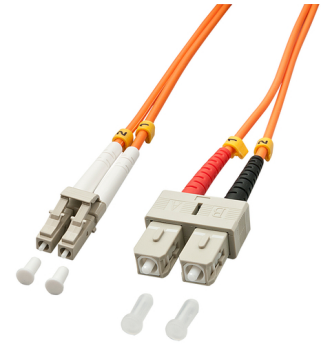

Lindy 1.0m OM2 LC - SC Duplex InfiniBand/fibre optic cable 1 m Orange

Brand : Lindy

Product code: 46990

Product name : 1.0m OM2 LC - SC Duplex

- Fiber Optic Duplex Patch Cable incl. Measurement protocol
- Multimode
- 50/125 microns
- Zip Twin Cable, halogen-free
- Connector: LC / SC
- max. Insertion loss <0.3 dB. Individually tested with an indication of the individual insertion
- Measurement protocol

Fibre Optic Cable LC / SC OM2, 1m

Lindy 1.0m OM2 LC - SC Duplex. Cable length: 1 m, Fibre optic type: OM2, Connector 1: LC, Connector 2: SC, Core diameter: 50 µm, Full duplex

Features		Features	
Cable length *	1 m	Core diameter	50 µm
Fibre optic type	OM2	Cladding diameter	125 µm
Connector 1 *	LC	Fiber mode structure	Multi-mode
Connector 2 *	SC	Insertion loss	0,3 dB
Connector 1 gender *	Male	Sustainability	
Connector 2 gender *	Male	Doesn't contain	Halogen
Product colour *	Orange	Logistics data	
Full duplex	✓	Harmonized System (HS) code	85447000