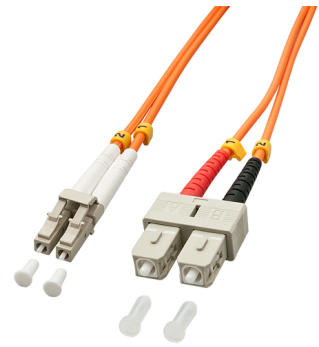

Lindy 1.0m OM2 LC - SC Duplex InfiniBand/fibre optic cable 1 m Orange

Brand : Lindy

Product code: 46990

Product name : 1.0m OM2 LC - SC Duplex

- Fiber Optic Duplex Patch Cable incl. Measurement protocol
- Multimode
- 50/125 microns
- Zip Twin Cable, halogen-free
- Connector: LC / SC
- max. Insertion loss <0.3 dB. Individually tested with an indication of the individual insertion
- Measurement protocol

Fibre Optic Cable LC / SC OM2, 1m

Lindy 1.0m OM2 LC - SC Duplex. Cable length: 1 m, Fibre optic type: OM2, Connector 1: LC, Connector 2: SC, Core diameter: 50 µm, Full duplex

Features		Features	
Cable length *	1 m	Core diameter	50 µm
Fibre optic type	OM2	Cladding diameter	125 µm
Connector 1 *	LC	Fiber mode structure	Multi-mode
Connector 2 *	SC	Insertion loss	0,3 dB
Connector 1 gender *	Male	Sustainability	
Connector 2 gender *	Male	Doesn't contain	Halogen
Product colour *	Orange	Logistics data	
Full duplex	✓	Harmonized System (HS) code	85447000