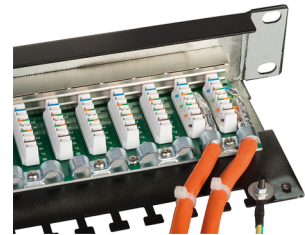

Lindy 25990 patch panel 1U

Brand : Lindy

Product code: 25990

Product name : 25990

Lindy 25990. Connector(s): RJ-45. Mounting: Rack mounting, Rack capacity: 1U, Product colour: Black. Width: 480 mm, Height: 45 mm, Depth: 100 mm

Network		Weight & dimensions	
Ports quantity *	24	Width	480 mm
Connector(s)	RJ-45	Height	45 mm
		Depth	100 mm
Design		Logistics data	
Product colour	Black	Harmonized System (HS) code	85371098
Mounting *	Rack mounting		
Rack capacity *	1U		