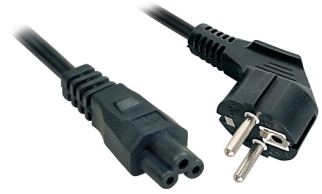

## Lindy 5m, CEE 7/7 - IEC 320 C5 Black CEE7/7 C5 coupler

**Brand :** Lindy

**Product code:** 30407

**Product name :** 5m, CEE 7/7 - IEC 320 C5

- Schuko Mains Plug to Clover Leaf IEC C5 Socket
  - Cable material: H05 VV-F 3G 1.00
  - 100% electrical and mechanical inspection
  - VDE approved
  - Colour: Black
  - Fully moulded
- Schuko to C5 (Cloverleaf) Power Cable, 5m

[Lindy 5m, CEE 7/7 - IEC 320 C5 Black CEE7/7 C5 coupler:](#)

LINDY power cables are perfect for use in professional areas (recording studios, light systems and also for event locations of any kind, etc.) - but you can also use them in private sections.

Due to the high temperature resistance from -10 to 70°C during operation these cables can also be used in non air-conditioned areas.

Lindy 5m, CEE 7/7 - IEC 320 C5. Cable length: 5 m, Connector 1: CEE7/7, Connector 2: C5 coupler

### Features

Product colour *	Black
Connector 1 gender *	Male
Connector 2 gender *	Male
Cable length *	5 m