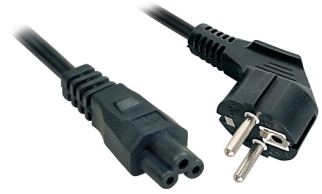

Lindy 3m, CEE 7/7 - IEC 320 C5 Black CEE7/7 C5 coupler

Brand : Lindy

Product code: 30406

Product name : 3m, CEE 7/7 - IEC 320 C5

- Schuko Mains Plug to Clover Leaf IEC C5 Socket
 - Cable material: H05 VV-F 3G 1.00
 - 100% electrical and mechanical inspection
 - VDE approved
 - Colour: Black
 - Fully moulded
- Schuko to C5 (Cloverleaf) Power Cable, 3m

[Lindy 3m, CEE 7/7 - IEC 320 C5 Black CEE7/7 C5 coupler:](#)

LINDY power cables are perfect for use in professional areas (recording studios, light systems and also for event locations of any kind, etc.) - but you can also use them in private sections.

Due to the high temperature resistance from -10 to 70°C during operation these cables can also be used in non air-conditioned areas.

Lindy 3m, CEE 7/7 - IEC 320 C5. Cable length: 3 m, Connector 1: CEE7/7, Connector 2: C5 coupler

Features

Product colour *	Black
Connector 1 gender *	Male
Connector 2 gender *	Male
Cable length *	3 m

Features

Connector 1 *	CEE7/7
Connector 2 *	C5 coupler

Logistics data

Harmonized System (HS) code	84733080
-----------------------------	----------