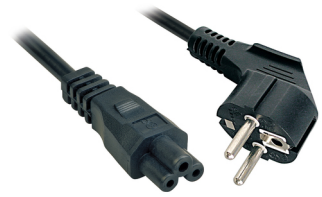

## Lindy 2m, CEE 7/7 - IEC 320 C5 Black CEE7/7 C5 coupler

**Brand :** Lindy

**Product code:** 30405

**Product name :** 2m, CEE 7/7 - IEC 320 C5

- Schuko Mains Plug to Clover Leaf IEC C5 Socket
  - Cable material: H05 VV-F 3G 1.00
  - 100% electrical and mechanical inspection
  - VDE approved
  - Colour: Black
  - Fully moulded
- Schuko to C5 (Cloverleaf) Power Cable, 2m

[Lindy 2m, CEE 7/7 - IEC 320 C5 Black CEE7/7 C5 coupler:](#)

LINDY power cables are perfect for use in professional areas (recording studios, light systems and also for event locations of any kind, etc.) - but you can also use them in private sections.

Due to the high temperature resistance from -10 to 70°C during operation these cables can also be used in non air-conditioned areas.

Lindy 2m, CEE 7/7 - IEC 320 C5. Cable length: 2 m, Connector 1: CEE7/7, Connector 2: C5 coupler

Features		Features	
Product colour *	Black	Connector 1 *	CEE7/7
Connector 1 gender *	Male	Connector 2 *	C5 coupler
Connector 2 gender *	Male		
Cable length *	2 m		
		Logistics data	
		Harmonized System (HS) code	84733080