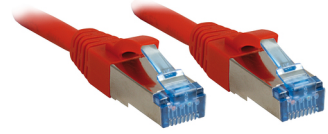

Lindy 20m Cat.6A S/FTP networking cable Red Cat6a S/FTP (S-STP)

Brand : Lindy

Product code: 47170

Product name : 20m Cat.6A S/FTP

- Twisted Pair Patch Cable with RJ45 connectors
- Cat.6A S/FTP PIMF, LSZH
- Integrated snagless connector for latch protection
- Gold plated pins for better conductivity and elimination of signal loss

20m Cat.6A S/FTP LSZH Network Cable, Red

Lindy 20m Cat.6A S/FTP. Cable length: 20 m, Cable standard: Cat6a, Cable shielding: S/FTP (S-STP), Connector 1: RJ-45, Connector 2: RJ-45, Connector contacts plating: Gold, Data transfer rate: 10000 Mbit/s, Product colour: Red

Features

Product colour *	Red
Cable length *	20 m
Cable standard *	Cat6a
Cable shielding *	S/FTP (S-STP)
Connector 1 *	RJ-45
Connector 2 *	RJ-45
Connector 1 gender *	Male
Connector 2 gender *	Male

Features

Connector contacts plating	Gold
Jacket material	Low smoke zero halogen (LSZH)
AWG wire size	27
Data transfer rate	10000 Mbit/s
Snagless cable boot	✓

Packaging content

Quantity per pack	1 pc(s)
-------------------	---------