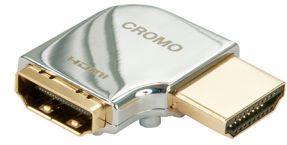

## Lindy CROMO HDMI Male to HDMI Female 90 Degree Right Angle Adapter - Right

**Brand :** Lindy

**Product code:** 41507

**Product name :** CROMO HDMI Male to HDMI Female 90 Degree Right Angle Adapter - Right

- Create easy access to your HDMI ports on the rear of your HDTV
- High quality, shielded, die cast metal HDMI adapter with gold plated male and female connectors
- Ideal for situations where space is limited such as in-car AV installations
- Supports Full HD 1080p and above
- HDCP compliant

CROMO HDMI Male to HDMI Female 90 Degree Right Angle Adapter - Right

[Lindy CROMO HDMI Male to HDMI Female 90 Degree Right Angle Adapter - Right:](#)

The Lindy CROMO HDMI 90 Degree Right Angle Adapter is a high quality adapter ideal for use with HDTV, home cinema and entertainment centre installations. It provides premium quality construction at an affordable price and features 24K gold plated contacts for optimum conductive ability and resistance to tarnishing and corrosion.

Lindy CROMO HDMI Male to HDMI Female 90 Degree Right Angle Adapter - Right. Connector 1: HDMI, Connector 2: HDMI, Connector contacts plating: Gold. Product colour: Chrome

Ports & interfaces		Ports & interfaces	
Connector 1 *	HDMI	Connector contacts plating	Gold
Connector 2 *	HDMI	<b>Performance</b>	
Connector 1 gender	Male	Product colour *	Chrome
Connector 2 gender	Female	<b>Certificates</b>	
		Compliance certificates	RoHS