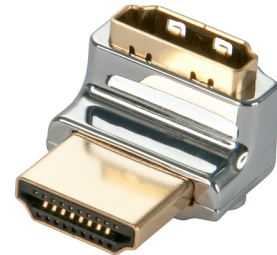

## Lindy CROMO HDMI Male to HDMI Female 90 Degree Right Angle Adapter - Up

**Brand :** Lindy

**Product code:** 41506

**Product name :** CROMO HDMI Male to HDMI Female 90 Degree Right Angle Adapter - Up

- Create easy access to your HDMI ports on the rear of your HDTV
- High quality shielded, diecast metal HDMI adapter
- Gold plated Male to Female HDMI Type A connectors
- Supports Full HD 1080p and above
- HDCP compliant

CROMO HDMI Male to HDMI Female 90 Degree Right Angle Adapter - Up

[Lindy CROMO HDMI Male to HDMI Female 90 Degree Right Angle Adapter - Up:](#)

The Lindy CROMO HDMI 90 Degree Up Adapter is a high quality adapter ideal for use with HDTV, home cinema and entertainment centre installations. It provides premium quality construction at an affordable price and features 24K gold plated contacts for optimum conductive ability and resistance to tarnishing and corrosion.

Lindy CROMO HDMI Male to HDMI Female 90 Degree Right Angle Adapter - Up. Connector 1: HDMI, Connector 2: HDMI, Connector contacts plating: Gold. Product colour: Silver

Ports & interfaces		Ports & interfaces	
Connector 1 *	HDMI	Connector 2 gender	Female
Connector 2 *	HDMI	Connector contacts plating	Gold
Connector 1 gender	Male		
Performance			
Product colour *	Silver		