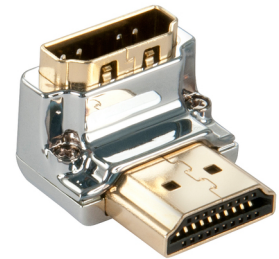

## Lindy CROMO HDMI Male to HDMI Female 90 Degree Right Angle Adapter - Down

**Brand :** Lindy

**Product code:** 41505

**Product name :** CROMO HDMI Male to HDMI Female 90 Degree Right Angle Adapter - Down

- Create easy access to your HDMI ports on the rear of your HDTV
- High quality HDMI adapter
- Shielded, diecast metal HDMI adapter
- Ideal for situations where space is limited such as in-car AV installations
- Gold plated Male to Female HDMI Type A connectors
- Supports Full HD 1080p and above
- HDCP compliant

CROMO HDMI Male to HDMI Female 90 Degree Right Angle Adapter - Down

[Lindy CROMO HDMI Male to HDMI Female 90 Degree Right Angle Adapter - Down:](#)

The Lindy CROMO HDMI 90 Degree Down Adapter is a high quality adapter ideal for use with HDTV, home cinema and entertainment centre installations. It provides premium quality construction at an affordable price and features 24K gold plated contacts for optimum conductive ability and resistance to tarnishing and corrosion.

Lindy CROMO HDMI Male to HDMI Female 90 Degree Right Angle Adapter - Down. Connector 1: HDMI Type A (Standard), Connector 2: HDMI Type A (Standard), Connector contacts plating: Gold. Product colour: Metallic