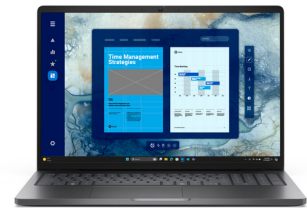

DELL Pro 16 PC16250 Intel Core Ultra 7 255U Laptop 40.6 cm (16") Full HD+ 16 GB DDR5-SDRAM 512 GB SSD Wi-Fi 6 (802.11ax) Windows 11 Pro UK English Black

Brand : DELL

Product family: Pro

Product code: GDDHG

Product name : PC16250

1. Windows 11 Pro 64-bit
   - Intel Core Ultra 7 255U (12MB Cache)
   - 16" Full HD+ 1920 x 1200 IPS
   - 16GB DDR5-SDRAM (1 x 16) & 512GB SSD
2. Intel Core Ultra 7 255U (12MB Cache), 16GB DDR5-SDRAM, 512GB SSD, 16" Full HD+ 1920 x 1200 IPS, Intel Graphics, LAN, WLAN, Webcam, Windows 11 Pro 64-bit

[DELL Pro 16 PC16250 Intel Core Ultra 7 255U Laptop 40.6 cm (16") Full HD+ 16 GB DDR5-SDRAM 512 GB SSD Wi-Fi 6 (802.11ax) Windows 11 Pro UK English Black:](#)

Sets a new baseline in durability, portability, and AI-powered features ensuring essential productivity and robust security for users.

DELL Pro 16 PC16250. Product type: Laptop, Form factor: Clamshell. Processor family: Intel Core Ultra 7, Processor model: 255U. Display diagonal: 40.6 cm (16"), HD type: Full HD+, Display resolution: 1920 x 1200 pixels. Internal memory: 16 GB, Internal memory type: DDR5-SDRAM. Total storage capacity: 512 GB, Storage media: SSD. On-board graphics card model: Intel® Graphics. Operating system installed: Windows 11 Pro. Product colour: Black. Weight: 1.92 kg

Design		Camera	
Colour name	Magnetite	Privacy type	Privacy shutter
Product type *	Laptop	Network	
Product colour *	Black	Top Wi-Fi standard *	Wi-Fi 6 (802.11ax)
Form factor *	Clamshell	Wi-Fi standards	802.11a, 802.11b, 802.11g, Wi-Fi 4 (802.11n), Wi-Fi 5 (802.11ac), Wi-Fi 6 (802.11ax)
Display		Mobile network connection *	✗
Display diagonal *	40.6 cm (16")	Antenna type	2x2
Display resolution *	1920 x 1200 pixels	WLAN controller model	MediaTek MT7920
Touchscreen *	✗	WLAN controller manufacturer	MediaTek
HD type	Full HD+	Ethernet LAN	✓
Panel type	IPS	Ethernet LAN data rates	10,100,1000 Mbit/s
Native aspect ratio	16:10	Bluetooth	✓
Anti-glare screen	✓	Ports & interfaces	
Display brightness	300 cd/m²	USB 3.2 Gen 1 (3.1 Gen 1) Type-A ports quantity *	2
Pixel density	141 ppi	USB 3.2 Gen 2 (3.1 Gen 2) Type-C ports quantity	1
RGB colour space	NTSC	Ethernet LAN (RJ-45) ports	1
Colour gamut	45%	HDMI ports quantity *	1
Maximum refresh rate	60 Hz	HDMI version	2.1
Contrast ratio (typical)	1000:1	Thunderbolt 4 ports quantity	1
Processor		Intel® Thunderbolt 4	✓
Processor manufacturer *	Intel	Combo headphone/mic port	✓
Processor family *	Intel Core Ultra 7	Power adapter barrel connector	4.5 mm
Processor generation	Intel Core Ultra (Series 2)	USB Type-C DisplayPort Alternate Mode	✓
Processor model *	255U	PowerShare	✓
Processor cores	12	Number of USB ports with PowerShare support	1
Processor threads	14	Performance	
Processor boost frequency	5.2 GHz	Hall sensor	✓
Performance cores	2		
Efficient cores	8		
Low Power Efficient-cores	2		
Performance-core Max Turbo Frequency	5.2 GHz		
Efficient-core Max Turbo Frequency	4.2 GHz