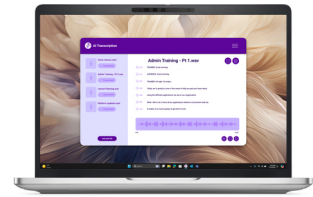

DELL Pro 13 Plus PB13250 Copilot+ PC Intel Core Ultra 5 236V Laptop 33.8 cm (13.3") Full HD+ 16 GB LPDDR5x-SDRAM 512 GB SSD Wi-Fi 7 (802.11be) Windows 11 Pro UK English Aluminium

Brand : DELL

Product family: Pro

Product code: YMMWJ

Product name : PB13250

1. Windows 11 Pro 64-bit
   - Intel Core Ultra 5 236V (8MB Cache)
   - 13.3" Full HD+ 1920 x 1200 IPS
   - 16GB LPDDR5x-SDRAM & 512GB SSD
2. Intel Core Ultra 5 236V (8MB Cache), 16GB LPDDR5x-SDRAM, 512GB SSD, 13.3" Full HD+ 1920 x 1200 IPS, Intel Arc Graphics 130V, WLAN, Webcam, Windows 11 Pro 64-bit

[DELL Pro 13 Plus PB13250 Copilot+ PC Intel Core Ultra 5 236V Laptop 33.8 cm (13.3") Full HD+ 16 GB LPDDR5x-SDRAM 512 GB SSD Wi-Fi 7 (802.11be) Windows 11 Pro UK English Aluminium:](#)

A step up in scalable performance, collaboration, and connectivity experiences for AI PCs all in a sleek, durable Aluminium design. Configurable to meet the unique needs of every professional.
DELL Pro 13 Plus PB13250. Product type: Laptop, Form factor: Clamshell. Processor family: Intel Core Ultra 5, Processor model: 236V. Display diagonal: 33.8 cm (13.3"), HD type: Full HD+, Display resolution: 1920 x 1200 pixels. Internal memory: 16 GB, Internal memory type: LPDDR5x-SDRAM. Total storage capacity: 512 GB, Storage media: SSD. On-board graphics card model: Intel Arc Graphics 130V. Operating system installed: Windows 11 Pro. Product colour: Aluminium. Weight: 1.34 kg

Design		Network	
Product type *	Laptop	Top Wi-Fi standard *	Wi-Fi 7 (802.11be)
Product colour *	Aluminium		802.11a, Wi-Fi 5 (802.11ac), Wi-Fi 7 (802.11be), 802.11b, 802.11g, Wi-Fi 4 (802.11n), Wi-Fi 6E (802.11ax)
Form factor *	Clamshell	Wi-Fi standards	
Intel® vPro™ Platform Eligibility	✓	Mobile network connection *	✗
Display		Wi-Fi band	Tri-band (2.4 GHz / 5 GHz / 6 GHz)
Display diagonal *	33.8 cm (13.3")	Wi-Fi data rate (max)	5760 Mbit/s
Display resolution *	1920 x 1200 pixels	Antenna type	2x2
Touchscreen *	✗	WLAN controller model	Intel Wi-Fi 7 BE201
HD type	Full HD+	WLAN controller manufacturer	Intel
Panel type	IPS	Ethernet LAN	✗
LED backlight	✓	Bluetooth	✓
Native aspect ratio	16:10	Near Field Communication (NFC)	✓
Anti-glare screen	✓	Ports & interfaces	
Display brightness	300 cd/m²	USB 3.2 Gen 1 (3.1 Gen 1) Type-A ports quantity *	2
Pixel density	170 ppi	HDMI ports quantity *	1
RGB colour space	NTSC	HDMI version	2.1
Colour gamut	45%	Thunderbolt 4 ports quantity	2
Maximum refresh rate	60 Hz	Combo headphone/mic port	✓
Contrast ratio (typical)	800:1	USB Type-C DisplayPort Alternate Mode	✓
Processor		PowerShare	✓
Processor manufacturer *	Intel	Performance	
Processor family *	Intel Core Ultra 5	Motherboard chipset	Intel SoC
Processor generation	Intel Core Ultra (Series 2)	Keyboard	
Processor model *	236V	Pointing device	Touchpad
Processor cores	8	Numeric keypad *	✗
Processor threads	8	Keyboard backlit	✓
Processor boost frequency	4.7 GHz	Keyboard language	UK English
Performance cores	4		
Low Power Efficient-cores	4		
Performance-core Max Turbo Frequency	4.7 GHz