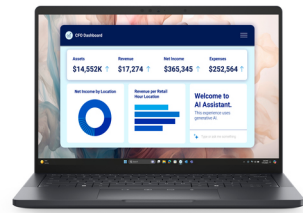

DELL Pro 13 Premium PA13250 Copilot+ PC Intel Core Ultra 5 236V Laptop 33.8 cm (13.3") Full HD+ 16 GB LPDDR5x-SDRAM 512 GB SSD Wi-Fi 7 (802.11be) Windows 11 Pro UK English Grey

Brand : DELL

Product family: Pro

Product code: X94W4

Product name : PA13250

- Windows 11 Pro 64-bit
 - Intel Core Ultra 5 236V (8MB Cache)
 - 13.3" Full HD+ 1920 x 1200 IPS WVA
 - 16GB LPDDR5x-SDRAM & 512GB SSD
- Intel Core Ultra 5 236V (8MB Cache), 16GB LPDDR5x-SDRAM, 512GB SSD, 13.3" Full HD+ 1920 x 1200 IPS WVA, Intel Arc Graphics 130V, WLAN, Webcam, Windows 11 Pro 64-bit

DELL Pro 13 Premium PA13250 Copilot+ PC Intel Core Ultra 5 236V Laptop 33.8 cm (13.3") Full HD+ 16 GB LPDDR5x-SDRAM 512 GB SSD Wi-Fi 7 (802.11be) Windows 11 Pro UK English Grey:

The ultimate in design and mobility for AI PCs. Expertly crafted to be portable and quiet with the most premium collaboration features, on-device AI, sharpest display, and all-day battery life.
 DELL Pro 13 Premium PA13250. Product type: Laptop, Form factor: Clamshell. Processor family: Intel Core Ultra 5, Processor model: 236V. Display diagonal: 33.8 cm (13.3"), HD type: Full HD+, Display resolution: 1920 x 1200 pixels. Internal memory: 16 GB, Internal memory type: LPDDR5x-SDRAM. Total storage capacity: 512 GB, Storage media: SSD. On-board graphics card model: Intel Arc Graphics 130V. Operating system installed: Windows 11 Pro. Product colour: Grey. Weight: 1.07 kg