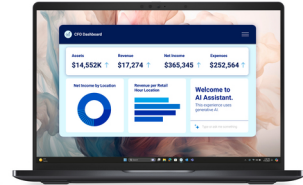

DELL Pro 13 Premium PA13250 Copilot+ PC Intel Core Ultra 5 236V Laptop 33.8 cm (13.3") Full HD+ 16 GB LPDDR5x-SDRAM 512 GB SSD Wi-Fi 7 (802.11be) Windows 11 Pro UK English Grey

Brand : DELL

Product family: Pro

Product code: X94W4

Product name : PA13250

- Windows 11 Pro 64-bit
 - Intel Core Ultra 5 236V (8MB Cache)
 - 13.3" Full HD+ 1920 x 1200 IPS WVA
 - 16GB LPDDR5x-SDRAM & 512GB SSD
- Intel Core Ultra 5 236V (8MB Cache), 16GB LPDDR5x-SDRAM, 512GB SSD, 13.3" Full HD+ 1920 x 1200 IPS WVA, Intel Arc Graphics 130V, WLAN, Webcam, Windows 11 Pro 64-bit

DELL Pro 13 Premium PA13250 Copilot+ PC Intel Core Ultra 5 236V Laptop 33.8 cm (13.3") Full HD+ 16 GB LPDDR5x-SDRAM 512 GB SSD Wi-Fi 7 (802.11be) Windows 11 Pro UK English Grey:

The ultimate in design and mobility for AI PCs. Expertly crafted to be portable and quiet with the most premium collaboration features, on-device AI, sharpest display, and all-day battery life.
 DELL Pro 13 Premium PA13250. Product type: Laptop, Form factor: Clamshell. Processor family: Intel Core Ultra 5, Processor model: 236V. Display diagonal: 33.8 cm (13.3"), HD type: Full HD+, Display resolution: 1920 x 1200 pixels. Internal memory: 16 GB, Internal memory type: LPDDR5x-SDRAM. Total storage capacity: 512 GB, Storage media: SSD. On-board graphics card model: Intel Arc Graphics 130V. Operating system installed: Windows 11 Pro. Product colour: Grey. Weight: 1.07 kg