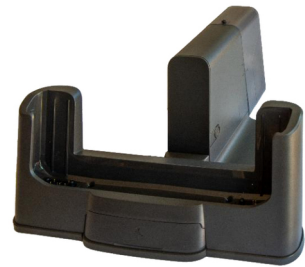

Zebra CRD-ET6X-1SNWS-01 handheld mobile computer accessory Mount

Brand : Zebra

Product code: CRD-ET6X-1SNWS-01

Product name : CRD-ET6X-1SNWS-01

- Allows to connect an ET6x Android tablet to an external monitor and multiple peripherals
 - Includes HDMI, Ethernet, 3.5mm Headset Jack and USB-A (x4) ports
 - Requires power supply PWR-BGA12V50W0WW, DC Line Cord CBL-DC-388A2- 01 and country specific grounded AC Line Cord sold separately
 - Requires Workstation Connect software version 4.1 or newer
 - Compatible with accessories that attach to the back of the ET6x (Smart Card Reader, RFID Reader, Kickstand with Hand Strap)
- Connect Cradle (Workstation) (Android only)
Zebra CRD-ET6X-1SNWS-01. Product type: Mount, Brand compatibility: Zebra, Compatibility: ET6x.
Quantity per pack: 1 pc(s)

Features

Product type *	Mount
Brand compatibility *	Zebra
Compatibility *	ET6x

Features

Product colour	Black
----------------	-------

Packaging data

Quantity per pack *	1 pc(s)
---------------------	---------