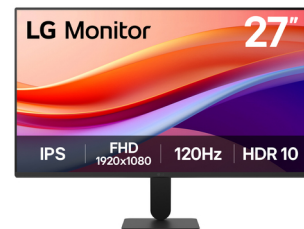

LG Monitor 27U411A-B

Brand : LG

Product code: 27U411A-B.AEKQ

Product name : Monitor 27U411A-B

- Slim bezels and sleek stand keep your workspace clean and distraction-free
 - Fast 120Hz delivers sharp, fluid visuals for work and play
 - 1ms Motion Blur Reduction for sharper, cleaner fast-moving gameplay
 - HDR10 and up to 99% sRGB deliver rich, impeccable colour across every task
 - Customize Your Screen View with the LG Switch App
 - Adjust the tilt to match your space, your tasks, and your style
 - Dynamic Action Sync cuts input lag for faster, more responsive gameplay
 - Black Stabilizer brightens dark scenes for better visibility in games
- 27 inch FHD IPS 120Hz HDR10, 16:9, (Typ.) 250 cd/m² (Min.) 220 cd/m², sRGB 99% (CIE1931), 120Hz, 1920 x 1080, 178°(R/L), 178°(U/D)

LG Monitor 27U411A-B. Display diagonal: 68.6 cm (27"), Display resolution: 1920 x 1080 pixels, HD type: Full HD, Display technology: LED, Response time: 5 ms, Native aspect ratio: 16:9, Viewing angle, horizontal: 178°, Viewing angle, vertical: 178°. VESA mounting. Product colour: Black