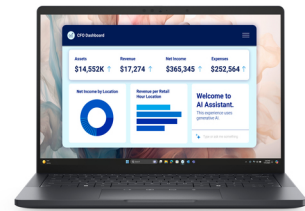

DELL Pro 13 Premium PA13250 Copilot+ PC Intel Core Ultra 5 236V Laptop 33.8 cm (13.3") Full HD+ 16 GB LPDDR5x-SDRAM 512 GB SSD Wi-Fi 7 (802.11be) Windows 11 Pro UK English Grey

Brand : DELL

Product family: Pro

Product code: 9XTX5

Product name : PA13250

- Windows 11 Pro 64-bit
 - Intel Core Ultra 5 236V (8MB Cache)
 - 33.8 cm (13.3") Full HD+ 1920 x 1200 IPS WVA
 - 16GB LPDDR5x-SDRAM & 512GB SSD
- Intel Core Ultra 5 236V (8MB Cache), 16GB LPDDR5x-SDRAM, 512GB SSD, 33.8 cm (13.3") Full HD+ 1920 x 1200 IPS WVA, Intel Arc Graphics 130V, WLAN, Webcam, Windows 11 Pro 64-bit

DELL Pro 13 Premium PA13250 Copilot+ PC Intel Core Ultra 5 236V Laptop 33.8 cm (13.3") Full HD+ 16 GB LPDDR5x-SDRAM 512 GB SSD Wi-Fi 7 (802.11be) Windows 11 Pro UK English Grey:

The ultimate in design and mobility for AI PCs. Expertly crafted to be portable and quiet with the most premium collaboration features, on-device AI, sharpest display, and all-day battery life.
 DELL Pro 13 Premium PA13250. Product type: Laptop, Form factor: Clamshell. Processor family: Intel Core Ultra 5, Processor model: 236V. Display diagonal: 33.8 cm (13.3"), HD type: Full HD+, Display resolution: 1920 x 1200 pixels. Internal memory: 16 GB, Internal memory type: LPDDR5x-SDRAM. Total storage capacity: 512 GB, Storage media: SSD. On-board graphics card model: Intel Arc Graphics 130V. Operating system installed: Windows 11 Pro. Product colour: Grey. Weight: 1.07 kg