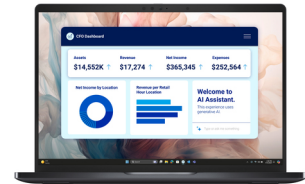

DELL Pro 13 Premium PA13250 Copilot+ PC Intel Core Ultra 5 236V Laptop 33.8 cm (13.3") Full HD+ 16 GB LPDDR5x-SDRAM 512 GB SSD Wi-Fi 7 (802.11be) Windows 11 Pro UK English Grey

Brand : DELL

Product family: Pro

Product code: 9XTX5

Product name : PA13250

- Windows 11 Pro 64-bit
 - Intel Core Ultra 5 236V (8MB Cache)
 - 33.8 cm (13.3") Full HD+ 1920 x 1200 IPS WVA
 - 16GB LPDDR5x-SDRAM & 512GB SSD
- Intel Core Ultra 5 236V (8MB Cache), 16GB LPDDR5x-SDRAM, 512GB SSD, 33.8 cm (13.3") Full HD+ 1920 x 1200 IPS WVA, Intel Arc Graphics 130V, WLAN, Webcam, Windows 11 Pro 64-bit

DELL Pro 13 Premium PA13250 Copilot+ PC Intel Core Ultra 5 236V Laptop 33.8 cm (13.3") Full HD+ 16 GB LPDDR5x-SDRAM 512 GB SSD Wi-Fi 7 (802.11be) Windows 11 Pro UK English Grey:

The ultimate in design and mobility for AI PCs. Expertly crafted to be portable and quiet with the most premium collaboration features, on-device AI, sharpest display, and all-day battery life.
 DELL Pro 13 Premium PA13250. Product type: Laptop, Form factor: Clamshell. Processor family: Intel Core Ultra 5, Processor model: 236V. Display diagonal: 33.8 cm (13.3"), HD type: Full HD+, Display resolution: 1920 x 1200 pixels. Internal memory: 16 GB, Internal memory type: LPDDR5x-SDRAM. Total storage capacity: 512 GB, Storage media: SSD. On-board graphics card model: Intel Arc Graphics 130V. Operating system installed: Windows 11 Pro. Product colour: Grey. Weight: 1.07 kg