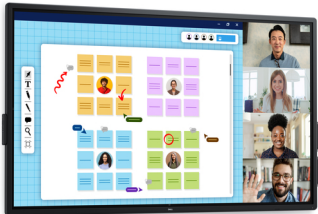

DELL P7525QT 189.2 cm (74.5") LCD 3840 x 2160 pixels 4K Ultra HD

Brand : DELL

Product code: DELL-P7525QT

Product name : P7525QT

- 189.2cm (74.5") 4K Ultra HD 3840 x 2160 IPS
- 8ms, 16:9, 1200:1
- DisplayPort
- 189.2cm (74.5") 4K Ultra HD 3840 x 2160 IPS, 16:9, 1.07B, 8ms, 178°/178°, 1200:1

DELL P7525QT 189.2 cm (74.5") LCD 3840 x 2160 pixels 4K Ultra HD:

Bring the team together on a 75-inch 4K touch monitor built for enhanced collaboration featuring up to 90W power via USB-C, palm rejection and 20-point InGlass Touch.
DELL P7525QT. Display diagonal: 189.2 cm (74.5"), Display technology: LCD, Display resolution: 3840 x 2160 pixels. RMS rated power: 20 W. Product colour: Black, Screen shape: Flat, Panel mounting interface: 400 x 400 mm. USB version: 2.0/3.2 Gen 1 (3.1 Gen 1), USB Power Delivery up to: 90 W. Energy efficiency class (SDR): F, Energy consumption (SDR) per 1000 hours: 128 kWh, Power consumption (typical): 128 W

Display		Computer system	
Display diagonal *	189.2 cm (74.5")	Mac operating systems supported	✓
Display technology *	LCD	Linux operating systems supported	✓
Panel type	IPS	Performance	
LED backlight	✓	On Screen Display (OSD)	✓
LED backlighting type	Edge-LED	Power	
Display resolution *	3840 x 2160 pixels	Power consumption (typical)	128 W
Display brightness	400 cd/m²	Power consumption (max)	410 W
HD type *	4K Ultra HD	Power consumption (standby)	0.5 W
Touchscreen *	✓	AC input voltage	100 - 240 V
Multi-touch	✓	AC input frequency	50/60 Hz
Native aspect ratio *	16:9	Energy efficiency scale	A to G
Native refresh rate	60 Hz	Energy efficiency class (SDR) *	F
Response time	8 ms	Energy consumption (SDR) per 1000 hours *	128 kWh
Contrast ratio (typical)	1200:1	Power supply type	Internal
Viewing angle, horizontal	178°	Operational conditions	
Viewing angle, vertical	178°	Operating temperature (T-T)	0 - 40 °C
Display number of colours	1.07 billion colours	Storage temperature (T-T)	-20 - 60 °C
Pixel pitch	0.4296 x 0.4296 mm	Operating relative humidity (H-H)	10 - 80%
Display diagonal (metric)	189.27 cm	Storage relative humidity (H-H)	5 - 90%
Surface hardness	3H	Weight & dimensions	
Anti-glare screen	✓	Display width	1745.9 mm
NTSC coverage (typical)	72%	Display depth	87.8 mm
Audio		Display height	1027.2 mm
Built-in speaker(s)	✓	Display weight	59.1 kg
Number of built-in speakers	2	Packaging data	
RMS rated power	20 W	Package weight	82.4 kg
Design		Packaging content	
Product colour *	Black	Remote control included	✓
Screen shape	Flat	Stylus pen	✓
VESA mounting *	✓	Cables included	DisplayPort, HDMI, USB, USB Type-C to USB Type-C
Panel mounting interface	400 x 400 mm		
Bezel width (bottom)	5.11 cm		
Bezel width (side)	4.81 cm		
Bezel width (top)	4.81 cm