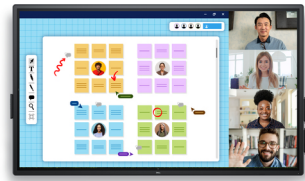

DELL P7525QT 189.2 cm (74.5") LCD 3840 x 2160 pixels 4K Ultra HD

Brand : DELL

Product code: DELL-P7525QT

Product name : P7525QT

- 189.2cm (74.5") 4K Ultra HD 3840 x 2160 IPS
- 8ms, 16:9, 1200:1
- DisplayPort
- 189.2cm (74.5") 4K Ultra HD 3840 x 2160 IPS, 16:9, 1.07B, 8ms, 178°/178°, 1200:1

DELL P7525QT 189.2 cm (74.5") LCD 3840 x 2160 pixels 4K Ultra HD:

Bring the team together on a 75-inch 4K touch monitor built for enhanced collaboration featuring up to 90W power via USB-C, palm rejection and 20-point InGlass Touch.
DELL P7525QT. Display diagonal: 189.2 cm (74.5"), Display technology: LCD, Display resolution: 3840 x 2160 pixels. RMS rated power: 20 W. Product colour: Black, Screen shape: Flat, Panel mounting interface: 400 x 400 mm. USB version: 2.0/3.2 Gen 1 (3.1 Gen 1), USB Power Delivery up to: 90 W. Energy efficiency class (SDR): F, Energy consumption (SDR) per 1000 hours: 128 kWh, Power consumption (typical): 128 W

Display		Computer system	
Display diagonal *	189.2 cm (74.5")	Mac operating systems supported	✓
Display technology *	LCD	Linux operating systems supported	✓
Panel type	IPS	Performance	
LED backlight	✓	On Screen Display (OSD)	✓
LED backlighting type	Edge-LED	Power	
Display resolution *	3840 x 2160 pixels	Power consumption (typical)	128 W
Display brightness	400 cd/m²	Power consumption (max)	410 W
HD type *	4K Ultra HD	Power consumption (standby)	0.5 W
Touchscreen *	✓	AC input voltage	100 - 240 V
Multi-touch	✓	AC input frequency	50/60 Hz
Native aspect ratio *	16:9	Energy efficiency scale	A to G
Native refresh rate	60 Hz	Energy efficiency class (SDR) *	F
Response time	8 ms	Energy consumption (SDR) per 1000 hours *	128 kWh
Contrast ratio (typical)	1200:1	Power supply type	Internal
Viewing angle, horizontal	178°	Operational conditions	
Viewing angle, vertical	178°	Operating temperature (T-T)	0 - 40 °C
Display number of colours	1.07 billion colours	Storage temperature (T-T)	-20 - 60 °C
Pixel pitch	0.4296 x 0.4296 mm	Operating relative humidity (H-H)	10 - 80%
Display diagonal (metric)	189.27 cm	Storage relative humidity (H-H)	5 - 90%
Surface hardness	3H	Weight & dimensions	
Anti-glare screen	✓	Display width	1745.9 mm
NTSC coverage (typical)	72%	Display depth	87.8 mm
Audio		Display height	1027.2 mm
Built-in speaker(s)	✓	Display weight	59.1 kg
Number of built-in speakers	2	Packaging data	
RMS rated power	20 W	Package weight	82.4 kg
Design		Packaging content	
Product colour *	Black	Remote control included	✓
Screen shape	Flat	Stylus pen	✓
VESA mounting *	✓	Cables included	DisplayPort, HDMI, USB, USB Type-C to USB Type-C
Panel mounting interface	400 x 400 mm		
Bezel width (bottom)	5.11 cm		
Bezel width (side)	4.81 cm		
Bezel width (top)	4.81 cm