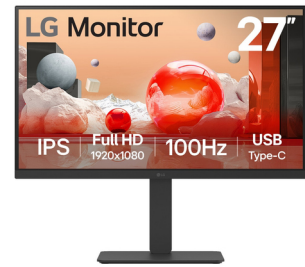

LG 27BA650-B.AEK

Brand : LG

Product code: 27BA650-B.AEK

Product name : 27BA650-B.AEK

- Flicker safe
- Reader Mode
- Super Resolution+
- Dynamic Action Sync
- Smart Energy Saving

27", 1920 x 1080, IPS, 16:9, 250 cd/m², 100 Hz, 1300:1, D-Sub, HDMI, DisplayPort, USB-C, 2W x 2, 611.7x538x250mm, 7.8kg

LG 27BA650-B.AEK. Display diagonal: 68.6 cm (27"), Display resolution: 1920 x 1080 pixels, HD type: Full HD, Display technology: LCD, Display surface: Matt, Response time: 5 ms, Native aspect ratio: 16:9, Viewing angle, horizontal: 178°, Viewing angle, vertical: 178°. Built-in speaker(s). Built-in USB hub, USB hub version: 3.2 Gen 2 (3.1 Gen 2). VESA mounting, Height adjustment. Product colour: Black