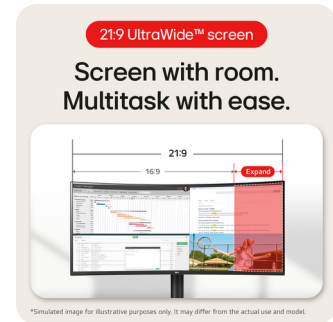

LG 34WR55QK-B computer monitor 86.4 cm (34") 3440 x 1440 pixels Wide Quad HD Black

Brand : LG

Product code: 34WR55QK-B.AEK

Product name : 34WR55QK-B

- 34" WQHD (3440 x 1440) Curved Display
- Up to 99% sRGB and HDR10
- 100Hz Refresh Rate
- USB Type-C with 65W Power Delivery
- Picture by Picture (PBP) and Reader Mode
- 3-Side Virtually Borderless Design
- One Click Stand & Height and Tilt Adjustable Stand

34" WQHD 3440 x 1440, Curved, 100Hz, 3000:1, HDMI, DisplayPort, USB, 810.26x568.96x259.08 mm
 LG 34WR55QK-B. Display diagonal: 86.4 cm (34"), Display resolution: 3440 x 1440 pixels, HD type: Wide Quad HD, Response time: 5 ms, Native aspect ratio: 21:9, Viewing angle, horizontal: 178°, Viewing angle, vertical: 178°. Built-in USB hub. VESA mounting, Height adjustment. Product colour: Black