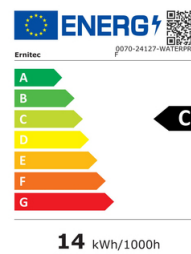

27" Surveillance monitor for 24/7 Use, Full HD 1 x HDMI 2.0, 1 x VGA, 1 x BNC out, 2 x BNC IN, 2 x Speakers - Water and Vandal proof

Ernitec 0070-24127-WATERPROOF. Product colour: Black, Certification: EMC Class A. Display diagonal: 68.6 cm (27"), Display resolution: 1920 x 1080 pixels, Display brightness: 350 cd/m<sup>2</sup>. Analog signal format system: PAL, Panel mounting interface: 100 x 100 mm, On Screen Display (OSD) languages: English. Power consumption (max): 40 W, Power consumption (typical): 40 W, AC input voltage: 100-240 V. Weight: 8.1 kg, Height: 375 mm, Depth: 55 mm

Design		Ports & interfaces	
Product colour *	Black	HDMI version	2.0
Certification	EMC Class A	VGA (D-Sub) ports quantity	1
Display		Power	
Display diagonal *	68.6 cm (27")	Power consumption (max)	40 W
Display resolution *	1920 x 1080 pixels	Power consumption (typical)	40 W
Display brightness	350 cd/m <sup>2</sup>	AC input voltage	100-240 V
Viewing angle, horizontal	178°	AC input frequency	50/60 Hz
Viewing angle, vertical	178°	Operational conditions	
Display number of colours	16.7 million colours	Operating temperature (T-T)	-30 - 85 °C
Pixel pitch	0.294 x 0.294 mm	Weight & dimensions	
Contrast ratio (typical)	1300:1	Weight	8.1 kg
Response time	5 ms	Height	375 mm
Performance		Depth	55 mm
Analog signal format system	PAL	Width	629 mm
VESA mounting	✓	Package width	783 mm
Panel mounting interface	100 x 100 mm	Package depth	197 mm
On Screen Display (OSD) languages	English	Package height	515 mm
Ports & interfaces		Package weight	9.9 kg
HDMI ports quantity	1	Packaging content	
		Quick start guide	✓