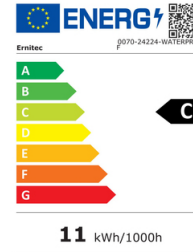

ernitec

Ernitec 0070-24224-WATERPROOF surveillance monitor CCTV monitor 61 cm (24") 1920 x 1080 pixels

Brand : Ernitec

Product code: 0070-24224-WATERPROOF

Product name : 0070-24224-WATERPROOF

- 24/7 display
- Security monitor
- EU + UK Power cord included
- HDMI cable included
- Waterproof IP65 in front and IP22 on connectors
- Vandalproof front IK10

24" 24/7 Full-HD Surveillance monitor - Water & vandal proof. 1x HDMI 2.0, 1x VGA, 2x BNC out, 1x BNC IN, 2x Speakers

Ernitec 0070-24224-WATERPROOF. Product type: CCTV monitor, Mounting type: Wall-mounted, Product colour: Black. Display diagonal: 61 cm (24"), Display resolution: 1920 x 1080 pixels, Display type: LED. Panel mounting interface: 100 x 100 mm. Power source type: AC, Power supply type: Internal, Power consumption (max): 40 W. Weight: 7.2 kg, Height: 334 mm, Depth: 55 mm

Design		Power	
Product type *	CCTV monitor	Power source type *	AC
Mounting type *	Wall-mounted	Power supply type	Internal
Product colour *	Black	Power consumption (max)	40 W
Display		Power consumption (standby)	0.5 W
Display diagonal *	61 cm (24")	Energy efficiency class (SDR)	C
Display resolution *	1920 x 1080 pixels	Energy efficiency class (HDR)	Not available
Display type *	LED	Energy consumption (SDR) per 1000 hours	11 kWh
Display aspect ratio	16:9	Weight & dimensions	
Viewing angle, horizontal	178°	Weight	7.2 kg
Viewing angle, vertical	178°	Height	334 mm
Contrast ratio (typical)	1300:1	Depth	55 mm
Response time	5 ms	Width	556 mm
Native refresh rate	60 Hz	Package width	685 mm
Performance		Package depth	172 mm
VESA mounting	✓	Package height	475 mm
Panel mounting interface	100 x 100 mm	Package weight	8.7 kg
Ports & interfaces		Packaging content	
HDMI ports quantity	1	Cables included	HDMI
HDMI version	2.0	Quick start guide	✓
VGA (D-Sub) ports quantity	1	Quantity	1
3.5 mm (1/8-inch) in	✓		
3.5 mm (1/8-inch) out	✓		