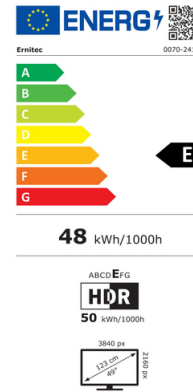

49" 24/7 4K UHD surveillance monitor. Industrial-grade LED screen. Metal chassis design  
Ernitec 0070-24149. Display diagonal: 124.5 cm (49"), Display resolution: 3840 x 2160 pixels, HD type: 4K Ultra HD, Display technology: LCD, 3D, Response time: 5 ms, Native aspect ratio: 16:9, Viewing angle, horizontal: 178°, Viewing angle, vertical: 178°. VESA mounting. Product colour: Black

Display		Ergonomics	
Display diagonal *	124.5 cm (49")	VESA mounting *	✓
Display resolution *	3840 x 2160 pixels	Panel mounting interface	400 x 200 mm
HD type *	4K Ultra HD	On Screen Display (OSD) languages	English
Native aspect ratio *	16:9		
Display technology *	LCD		
LED backlight	✓		
Display brightness (typical)	350 cd/m <sup>2</sup>		
Display brightness	500 cd/m <sup>2</sup>		
Response time *	5 ms		
Aspect ratio	16:9		
Contrast ratio (typical) *	5000:1		
Viewing angle, horizontal	178°		
Viewing angle, vertical	178°		
Display number of colours *	1.073 billion colours		
Pixel pitch	0.315 x 0.315 mm		
Viewable size, horizontal	107.6 cm		
Viewable size, vertical	60.6 cm		
3D	✓		
Performance			
Operating hours (hours/days)	24/7		
Multimedia			
Number of speakers	2		
RMS rated power	6 W		
Design			
Product colour *	Black		
Front bezel colour	Black		
Detachable stand	✓		
		Power	
		Power consumption (typical) *	110 W
		Power consumption (average)	120 W
		AC input frequency	50/60 Hz
		Operational conditions	
		Operating temperature (T-T)	-30 - 85 °C
		Packaging data	
		Package dimensions (WxDxH)	1247 x 232 x 765 mm
		Package width	1247 mm
		Package depth	232 mm
		Package height	765 mm
		Package weight	29 kg
		Packaging content	
		Stand included	✓
		Power adapter included	✓
		Screws included	✓
		Quick start guide	✓
		Other features	
		Dimensions (WxDxH)	1103 x 76 x 649 mm
		Analog signal format system	PAL
		Picture enhancement	DNiE digital image processing
		Comb filter	3D
		Noise filter	✓
		Weight	24.3 kg