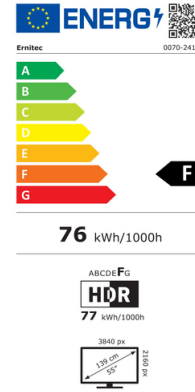

55" 24/7 4K UHD surveillance monitor. Industrial-grade LED screen. Metal chassis design Ernitec 0070-24155. Certification: EMC Class A. Display diagonal: 139.7 cm (55"), Display resolution: 3840 x 2160 pixels, Display brightness: 500 cd/m². Analog signal format system: PAL, Panel mounting interface: 400 x 200 mm, On Screen Display (OSD) languages: English. Power consumption (typical): 120 W, AC input voltage: 100-240 V, AC input frequency: 50-60 Hz. Weight: 35.3 kg, Height: 727 mm, Depth: 82 mm

Design		Ports & interfaces	
Certification	EMC Class A	HDMI version	2.0
Display		DisplayPorts quantity	1
Display diagonal *	139.7 cm (55")	Power	
Display resolution *	3840 x 2160 pixels	Power consumption (typical)	120 W
Display brightness	500 cd/m ²	AC input voltage	100-240 V
Viewing angle, horizontal	178°	AC input frequency	50-60 Hz
Viewing angle, vertical	178°	AC adapter output voltage	100-240 V
Display number of colours	1.073 billion colours	Operational conditions	
Pixel pitch	0.315 x 0.315 mm	Operating temperature (T-T)	-30 - 85 °C
Contrast ratio (typical)	4000:1	Weight & dimensions	
Response time	5 ms	Weight	35.3 kg
Performance		Height	727 mm
Analog signal format system	PAL	Depth	82 mm
Built-in speaker(s)	✓	Width	1245 mm
VESA mounting	✓	Package width	1360 mm
Panel mounting interface	400 x 200 mm	Package depth	232 mm
On Screen Display (OSD) languages	English	Package height	835 mm
Ports & interfaces		Package weight	40.8 kg
HDMI ports quantity	3	Packaging content	
		Quick start guide	✓