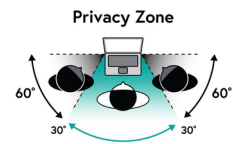

## eSTUFF GLBFM24527329 display privacy filter 61 cm (24") Monitor Frameless display privacy filter

**Brand :** eSTUFF

**Product code:** GLBFM24527329

**Product name :** GLBFM24527329

- Blocks side views beyond a 60-degree viewing angle
- Reduces 51% ( $\pm 5\%$ ) of blue light transmission (blue ray wave 440-460 nm)
- Reversible with glossy and matte viewing options
- Magnetic Attach

Magnetic Attach Privacy Filter 24" 16:10

eSTUFF GLBFM24527329. Maximum screen size: 61 cm (24"). Aspect ratio: 16:10. Suitable for: Monitor, Type: Frameless display privacy filter. Surface finish: Glossy / Matt. Weight: 210 g

Design		Features	
Maximum screen size *	61 cm (24")	Privacy filtering orientation	Landscape
Suitable for *	Monitor	Touchscreen compatible	✓
Type *	Frameless display privacy filter	Installation type	Magnetic
Display diagonal (metric)	60.96 cm	Easy to remove	✓
Filter colour	Black	Brand compatibility	Universal
Material	Polyethylene terephthalate (PET)	Weight & dimensions	
Product colour	Black	Width	527 mm
Features		Height	329 mm
Display filter features *	Anti-glare	Weight	210 g
Display types supported *	LCD	Packaging data	
Aspect ratio	16:10	Package width	245 mm
Easy to clean	✓	Package depth	2 mm
Surface finish	Glossy / Matt	Package height	385 mm
Easy to apply	✓	Package weight	370 g