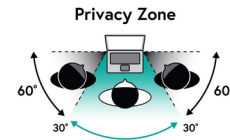

eSTUFF GLBEFA15338201 display privacy filter 38.1 cm (15") Laptop Frameless display privacy filter

Brand : eSTUFF

Product code: GLBEFA15338201

Product name : GLBEFA15338201

- Reduces 51% (±5%) of blue light transmission (blue ray wave 440-460 nm)
- Cutout for webcam and sensors
- Edge Full adhesive Privacy Filter 15" 16:10

eSTUFF GLBEFA15338201 display privacy filter 38.1 cm (15") Laptop Frameless display privacy filter:

Full Adhesive Edge privacy filters are for laptops with all glass displays and no bezels. There is cutout for webcam and sensors.

With an eSTUFF privacy filter, you get crisp and clear image clarity when you are in front of the screen, while people on either side cannot see anything on your display.

As an additional benefit, a privacy filter protects the sensitive screen glass surface from scratches and damage, and like on a touchscreen, your fingers slide and swipe easily across the surface.

Design		Features	
Maximum screen size *	38.1 cm (15")	Privacy filtering orientation	Landscape
Suitable for *	Laptop	Touchscreen compatible	✓
Type *	Frameless display privacy filter	Installation type	Full adhesive
Display diagonal (metric)	39.624 cm	Easy to remove	✓
Filter colour	Black	Brand compatibility	Universal
Material	Polyethylene terephthalate (PET)	Weight & dimensions	
Product colour	Black	Width	338 mm
Features		Height	201 mm
Display filter features *	Anti-glare	Weight	100 g
Display types supported *	LCD	Packaging data	
Aspect ratio	16:10	Package width	340 mm
Easy to clean	✓	Package depth	2 mm
Surface finish	Matt	Package height	560 mm
Easy to apply	✗	Package weight	170 g