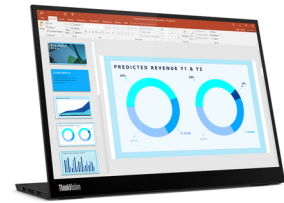

## Lenovo ThinkVision M14d computer monitor 35.6 cm (14") 2240 x 1400 pixels 2.2K LED Black

**Brand :** Lenovo

**Product family:** ThinkVision

**Product code:** 63AAUAR6US

**Product name :** M14d

- 35.6cm (14") 2.2K 2240 x 1400 W-LED IPS
- 8ms, 16:10, 300cd/m<sup>2</sup>, 1500:1
- USB

35.6cm (14") 2.2K 2240 x 1400 W-LED IPS, 16:10, 300cd/m<sup>2</sup>, 16.7M, 8ms, 178°/178°, 1500:1  
 Lenovo ThinkVision M14d. Display diagonal: 35.6 cm (14"), Display resolution: 2240 x 1400 pixels, HD type: 2.2K, Display technology: LED, Response time: 8 ms, Native aspect ratio: 16:10, Viewing angle, horizontal: 178°, Viewing angle, vertical: 178°. Built-in USB hub. VESA mounting, Height adjustment.  
 Product colour: Black