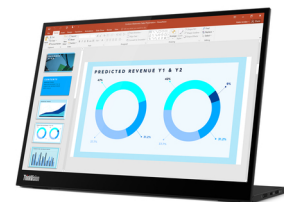

## Lenovo ThinkVision M14d computer monitor 35.6 cm (14") 2240 x 1400 pixels 2.2K LED Black

**Brand :** Lenovo

**Product family:** ThinkVision

**Product code:** 63AAUAR6US

**Product name :** M14d

- 35.6cm (14") 2.2K 2240 x 1400 W-LED IPS
- 8ms, 16:10, 300cd/m<sup>2</sup>, 1500:1
- USB

35.6cm (14") 2.2K 2240 x 1400 W-LED IPS, 16:10, 300cd/m<sup>2</sup>, 16.7M, 8ms, 178°/178°, 1500:1  
 Lenovo ThinkVision M14d. Display diagonal: 35.6 cm (14"), Display resolution: 2240 x 1400 pixels, HD type: 2.2K, Display technology: LED, Response time: 8 ms, Native aspect ratio: 16:10, Viewing angle, horizontal: 178°, Viewing angle, vertical: 178°. Built-in USB hub. VESA mounting, Height adjustment.  
 Product colour: Black