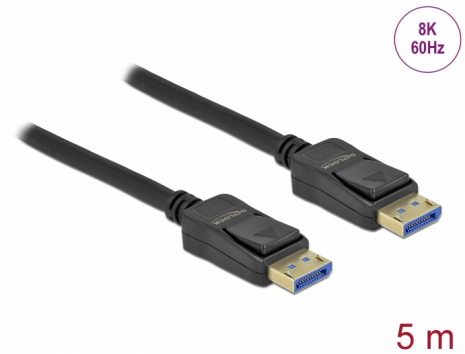

Delock DisplayPort cable 8K 60 Hz 40 Gbps 5 m

Description

This cable by Delock is used to connect devices with a DisplayPort interface, such as monitors or TVs, to a PC or a laptop.

8K resolution and HDR support

By supporting a maximum bandwidth of 40 Gbps, content up to 8K Ultra HD (7680 x 4320 @ 60 Hz) resolution can be displayed.

Due to the HDR support colours are realistically displayed with impressive depth, brightness and contrast are optimally reproduced.

Item no. 80264

EAN: 4043619802647

Country of origin: China

Package: Box

Technical details

- Connectors:
 - 1 x DisplayPort male >
 - 1 x DisplayPort male
- DisplayPort 2.0 specification
- Downwards compatible to DisplayPort 1.4, 1.3, 1.2 and 1.1
- Pin 20 not connected
- Cable gauge: 28 AWG
- Cable diameter: ca. 7 mm
- Copper conductor
- Triple shielded cable
- Contacts gold-plated
- Connector finishing: gold-plated
- Transmission of audio and video signals
- Data transfer rate up to 40 Gbps
- Resolution up to:
 - Display with DSC support:
 - 7680 x 4320 @ 60 Hz
 - Display without DSC support:
 - 7680 x 4320 @ 30 Hz
 (depending on the system and the connected hardware)

Connector 1:	1 x DisplayPort male
Connector 2:	1 x DisplayPort male

Technical characteristics

Data transfer rate:	up to 54 Gbps
Maximum screen resolution:	10240 x 4320 @ 60 Hz

Physical characteristics

Connector finishing:	gold-plated
Pin finishing:	gold-plated
Conductor material:	copper
Conductor gauge:	28 AWG
Shielding:	triple
Length:	5 m
Colour:	black