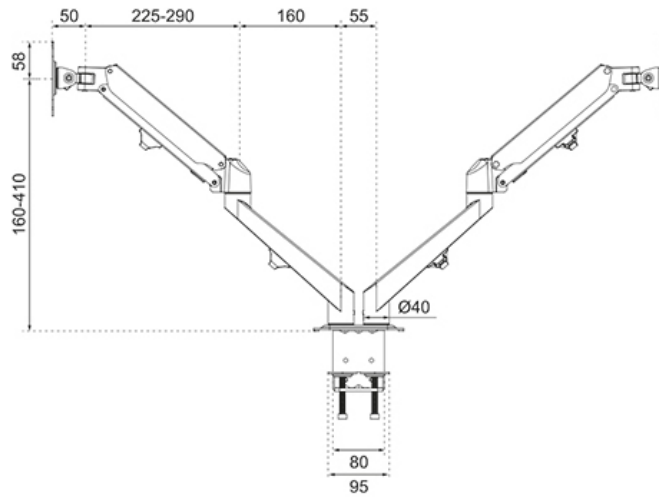

FUNCTIE

Type	Full motion
Height adjustment	15,2-40,2 cm
Width adjustment	105,6 cm
Depth adjustment	0-48 cm
Tilt (degrees)	+90°, -45°
Swivel (degrees)	+90°, -90°
Rotate (degrees)	+180°, -180°
Height	56,6 cm
Width	11,7 cm
Depth	54,2 cm
Adjustment type	Gas spring

Neomounts

Neomounts

Neomounts DS70-700BL2 Dual monitor arm - 17-27" - 2-7 kg/screen - gas spring - black

The Neomounts DS70-700BL2 is a full motion desk mount for two flat screens up to 27" with a maximum weight capacity of 7 kg per screen. The versatile tilt (135°), rotate (360°) and swivel (180°) technology allows the mount to change to any viewing angle to fully benefit from the capabilities of your screens. Additionally, the mount features gas spring height adjustment (15,2-40,2 cm) and depth adjustment (0-48 cm), to create the perfect working position.

The DS70-700BL2 is suitable for screens that meet VESA hole pattern 75x75 or 100x100mm. Unused hole patterns can be covered using one of Neomounts VESA adapter plates.

DS70-700BL2

NEOMOUNTS DS70-700BL2 MONITOR ARM 17-27" - GAS SPRING

Neomounts

Measuring unit: mm