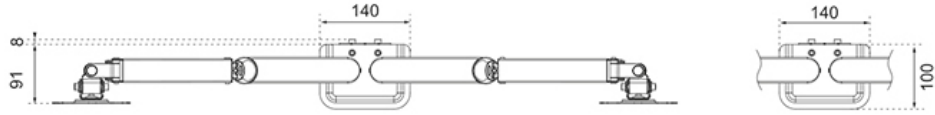

FUNCTIE

Type	Full motion
Height adjustment	15,2-40,2 cm
Width adjustment	105,6 cm
Depth adjustment	0-48 cm
Tilt (degrees)	+90°, -45°
Swivel (degrees)	+90°, -90°
Rotate (degrees)	+180°, -180°
Height	56,6 cm
Width	11,7 cm
Depth	54,2 cm
Adjustment type	Gas spring

Neomounts

Neomounts

Neomounts DS70-700BL2 Dual monitor arm - 17-27" - 2-7 kg/screen - gas spring - black

The Neomounts DS70-700BL2 is a full motion desk mount for two flat screens up to 27" with a maximum weight capacity of 7 kg per screen. The versatile tilt (135°), rotate (360°) and swivel (180°) technology allows the mount to change to any viewing angle to fully benefit from the capabilities of your screens. Additionally, the mount features gas spring height adjustment (15,2-40,2 cm) and depth adjustment (0-48 cm), to create the perfect working position.

The DS70-700BL2 is suitable for screens that meet VESA hole pattern 75x75 or 100x100mm. Unused hole patterns can be covered using one of Neomounts VESA adapter plates.

DS70-700BL2

NEOMOUNTS DS70-700BL2 MONITOR ARM 17-27" - GAS SPRING