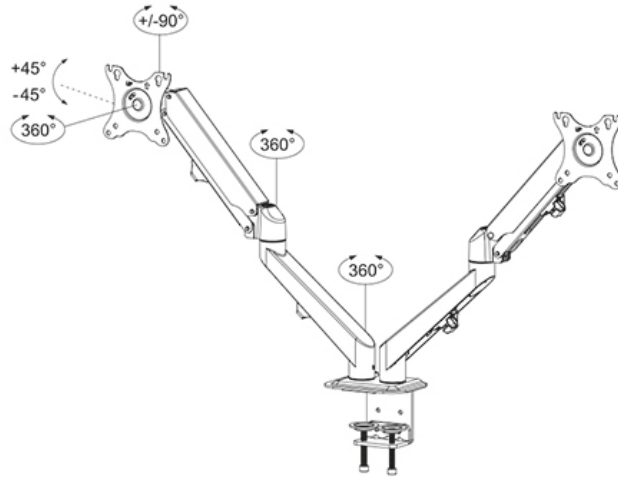

FUNCTIE

Type	Full motion
Height adjustment	15,2-40,2 cm
Width adjustment	105,6 cm
Depth adjustment	0-48 cm
Tilt (degrees)	+90°, -45°
Swivel (degrees)	+90°, -90°
Rotate (degrees)	+180°, -180°
Height	56,6 cm
Width	11,7 cm
Depth	54,2 cm
Adjustment type	Gas spring

Neomounts

Neomounts

Neomounts DS70-700BL2 Dual monitor arm - 17-27" - 2-7 kg/screen - gas spring - black

The Neomounts DS70-700BL2 is a full motion desk mount for two flat screens up to 27" with a maximum weight capacity of 7 kg per screen. The versatile tilt (135°), rotate (360°) and swivel (180°) technology allows the mount to change to any viewing angle to fully benefit from the capabilities of your screens. Additionally, the mount features gas spring height adjustment (15,2-40,2 cm) and depth adjustment (0-48 cm), to create the perfect working position.

The DS70-700BL2 is suitable for screens that meet VESA hole pattern 75x75 or 100x100mm. Unused hole patterns can be covered using one of Neomounts VESA adapter plates.

DS70-700BL2

NEOMOUNTS DS70-700BL2 MONITOR ARM 17-27" - GAS SPRING

Neomounts

Measuring unit: mm